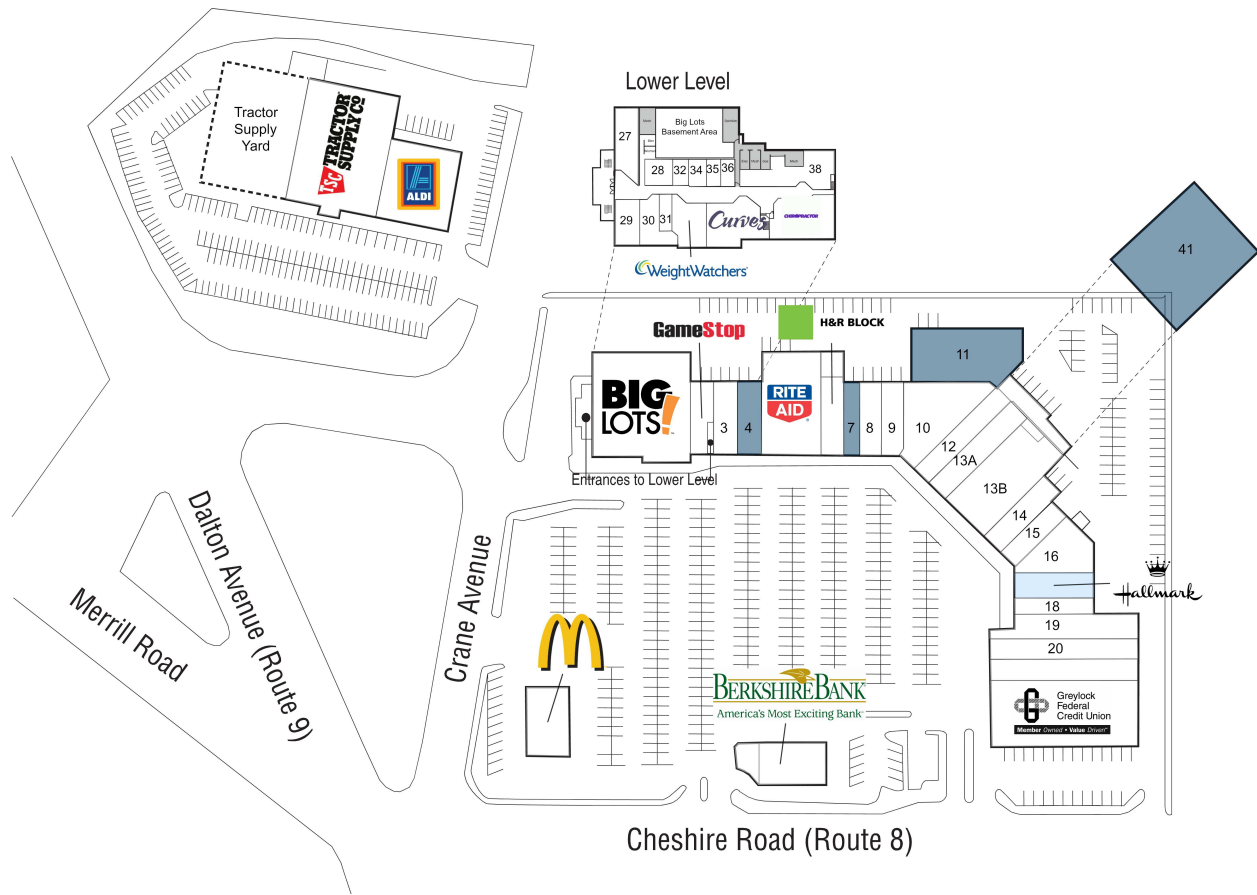

Allendale Shopping Center

1 Big Lots		14 Dentist	
2 Game Stop		15 Bella Tan	
3 Ace Beauty Systems		16 Trustco Bank	
4 AVAILABLE	3,120 SF	17 Hallmark	
5 Rite Aid Pharmacy		18 Jewelry	
6 H&R Block		19 Hair Express	
7 AVAILABLE	1,500 SF	20 Chinese Buffet	
8 Lucky Nails		21 Greylock Federal Credit Union	
9 Reynolds Team Sports		22 Greylock Federal Credit Union	
10 Wood Bros. Music	8,100 SF	23 Berkshire Bank	
11 AVAILABLE	12,300 SF	24 McDonalds	
12 Pizzeria		25 Aldi's	
13A Bennington Furniture		26 Tractor Supply	
13B Bennington Furniture		27 C and A School	1,650 SF

Allendale Shopping Center

28 WJD Enterprises

29 Love's Beauty Studio

30 WJD Enterprises

31 The Wellness Underground

32 Hearing Aids

33 Weight Watchers

34 New Moon Gifts

35 Psychic Studio

36 Property Mangement

37 & 39 Curves For Women

38 Travel Agency

40 Chiropractor

41 AVAILABLE

20,000 SF