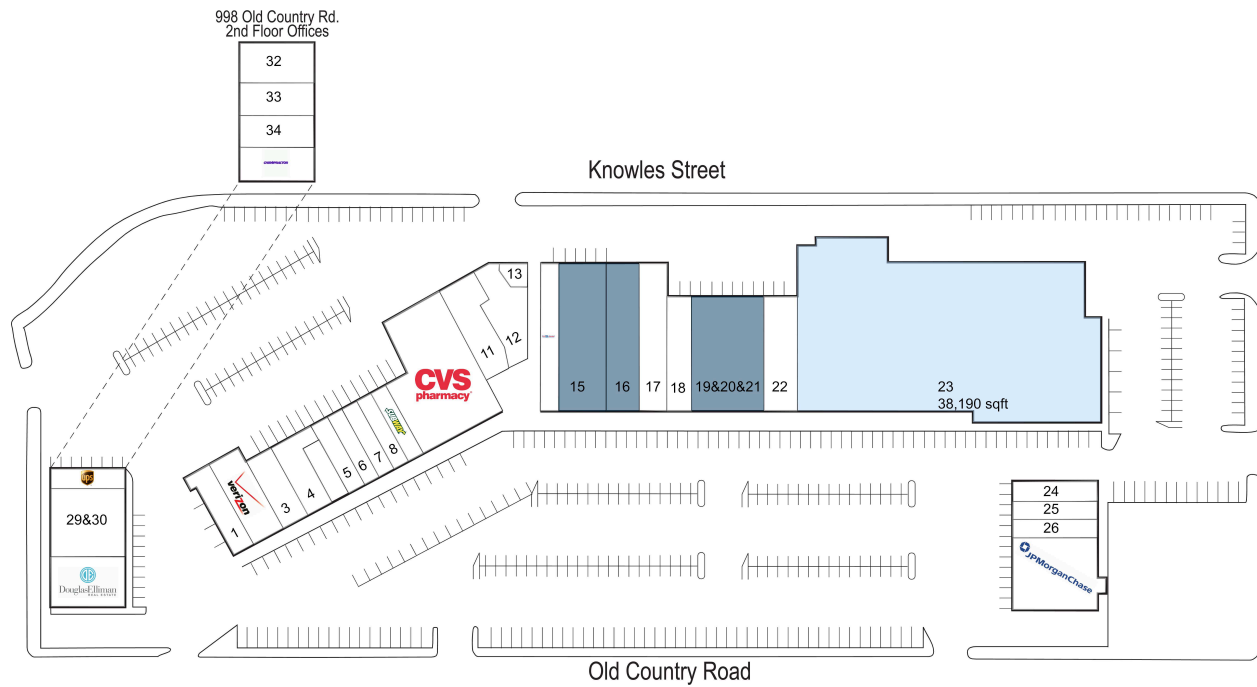

Morton Village Plaza

1 Blue Angel Diner		15 AVAILABLE	
2 Verizon Wireless		16 AVAILABLE	
3 Davis Vision		17 Gold & Meyer Deli	
4 Nouveau		18 D Squared Boutique	2,050 SF
5 Spa 2000		19&20&21 AVAILABLE	
6 Spa 2000	1,080 SF	22 Il Nostro Posto Italian Restaurant	
7 China Dragon		23 AVAILABLE	38,190 SF
8 Buffalo Grill		24 Coin Gallery of Oyster Bay	
9 Subway		25 Barber	
10 CVS Drugs		26 The Greek Spot	
11 Dance Studio	2,650 SF	27 JP Morgan Chase Bank	
12 Morton Village Liquor		28 UPS Store	
13 Management Office		29&30 Incredible Feets	
14 Thriftway		31 Douglas Elliman Real Estate	2,520 SF

Morton Village Plaza

32 Pastrich and Sartorius

34 R.A.B. Accountants

33 Dr. Mark Bram, Dentist

35 Chiropractor