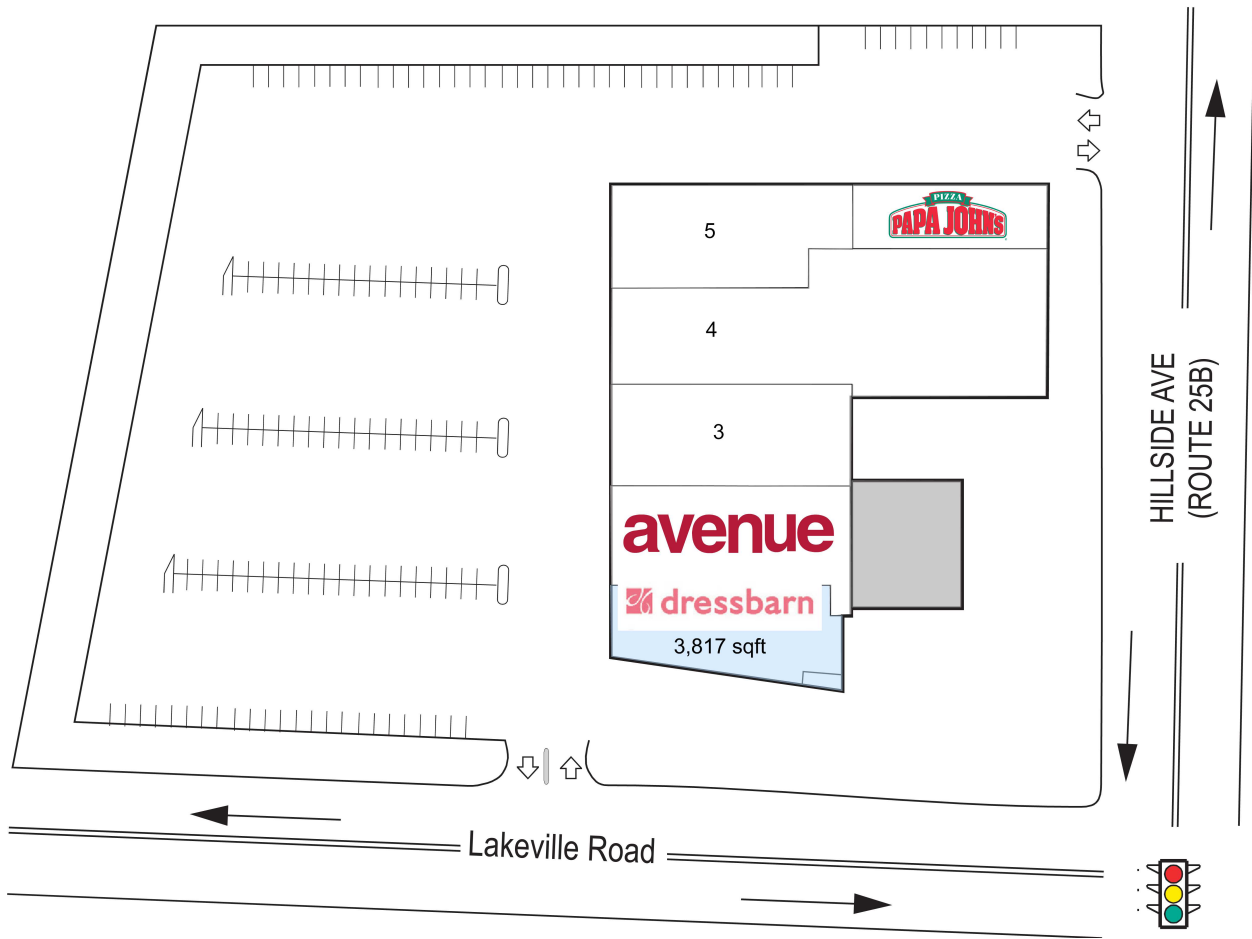

North Shore Commons

1 Dress Barn Woman

3,817 SF

4 99¢ City

2 The Avenue

5 Peak Performance

3 Brookhaven Heart

6 Papa John's Pizza