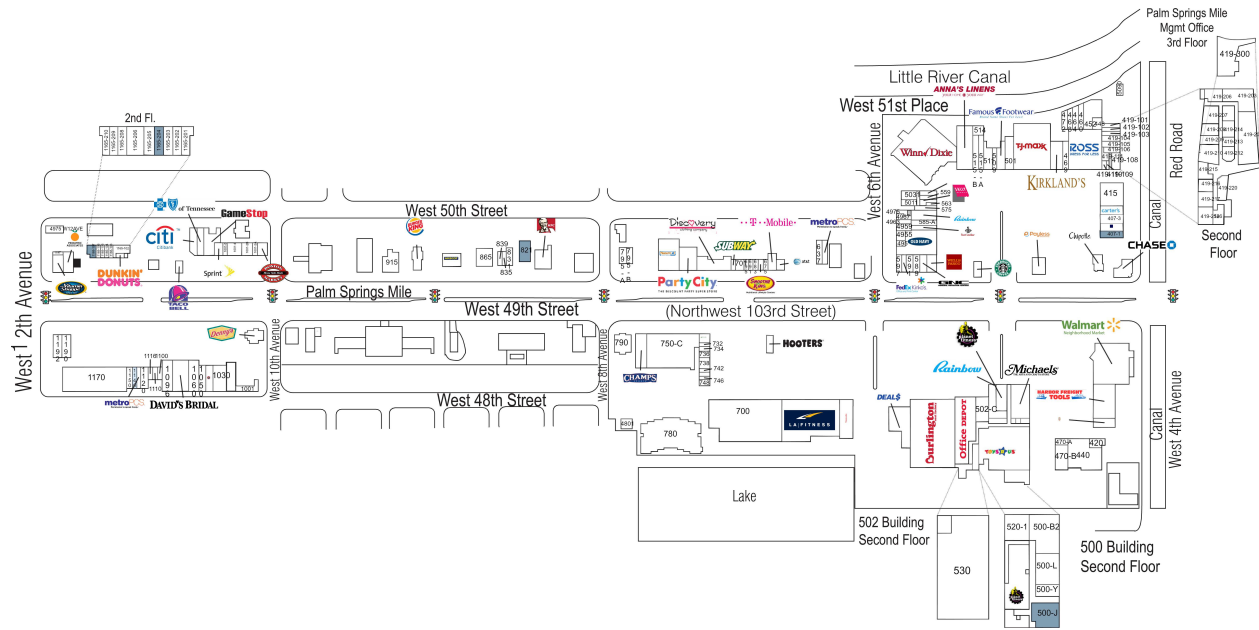

Palm Springs Mile

Deals	419-104 Westaff	
400 Neighborhood Walmart	419-105 Westaff	
401 Chase Bank	419-106 Pedro Realty	
405 Chipotle Mexican Grill	419-108 Bella Flowers	
407-1 AVAILABLE	3,050 SF	419-109 Univista Insurance
407-2 Bath & Body Works	419-110 Bliss Beauty Salon	
407-3 Osh Kosh	419-111 Accountant	
407-4 Carters	419-200 Homed Care	
410 Harbor Freight Tools	419-203 Theodore Z. Deutsch PA	
410-7 Cici's Pizza	419-206 Florida Business Bureau	
415 Preferred Care Medical Center	419-207 Securitas	
419-101 Caribe Express	419-208 Alberto Garces CPA	
419-102 Adult Daycare	419-209 Freire & Gonzalez PA	
419-103 Adult Daycare	419-210 Positive Behavior Supports	

Palm Springs Mile

595 FedEx/Kinko's	775-6 Subway	
597 AT&T Spring Communications	780 Muvico 14 Screens	
599 Old Navy	790 Ocean Bank	
620 Vision Works	795-A Banesco	
630 LA Fitness	795-B Check Cashing USA	
635 Metro PCS	811 Kentucky Fried Chicken	
637 Terrabank	821 AVAILABLE	5,011 SF
663 AT&T	831 Taco Shop	
667 T-Mobile	835 Trigo Cafe	
675 Milagro's Jewelry	839 Trigo Cafe	
680 Hooters	865 Bernardo Garcia	
681 Smoothie King	885 Amscot	
683 Fajas y Mas	891 Burger King	
691 Cantina Fresh	915 RiteCare Medical	
695 Shoe Time	960 Nextel	
700 Department Store	1000 Denny's	
701 Chicken Kitchen Latino	1001 Beauty Schools of America	
730 Advance America	1001-1 Boston Market	
732 Salon 49	1001-2A Alex A. Hanna	
734 Tanning Spa	1001-2B Lucy 7	
736 Nutrition Store	1001-4 Mattress 1	
738 Western Wear	1001-5 Silk Hair & Nails	
742 Dentist	1001-6 Sprint	
744 Nails	1001-7 GameStop	
746 Barber	1001-8 Blue Cross Blue Sheild	
748 Cafe	1001-9 Citibank	
750-C Rooms To Go Furniture	1030 Happy Fiesta	
750-H Champs	1040 Rent A Center	
775-1 Navarro Discount Pharmacy	1050 Post Office	
775-2 Party City	1060 Beauty Schools of America	
775-3 Discovery Clothing	1075 Taco Bell	