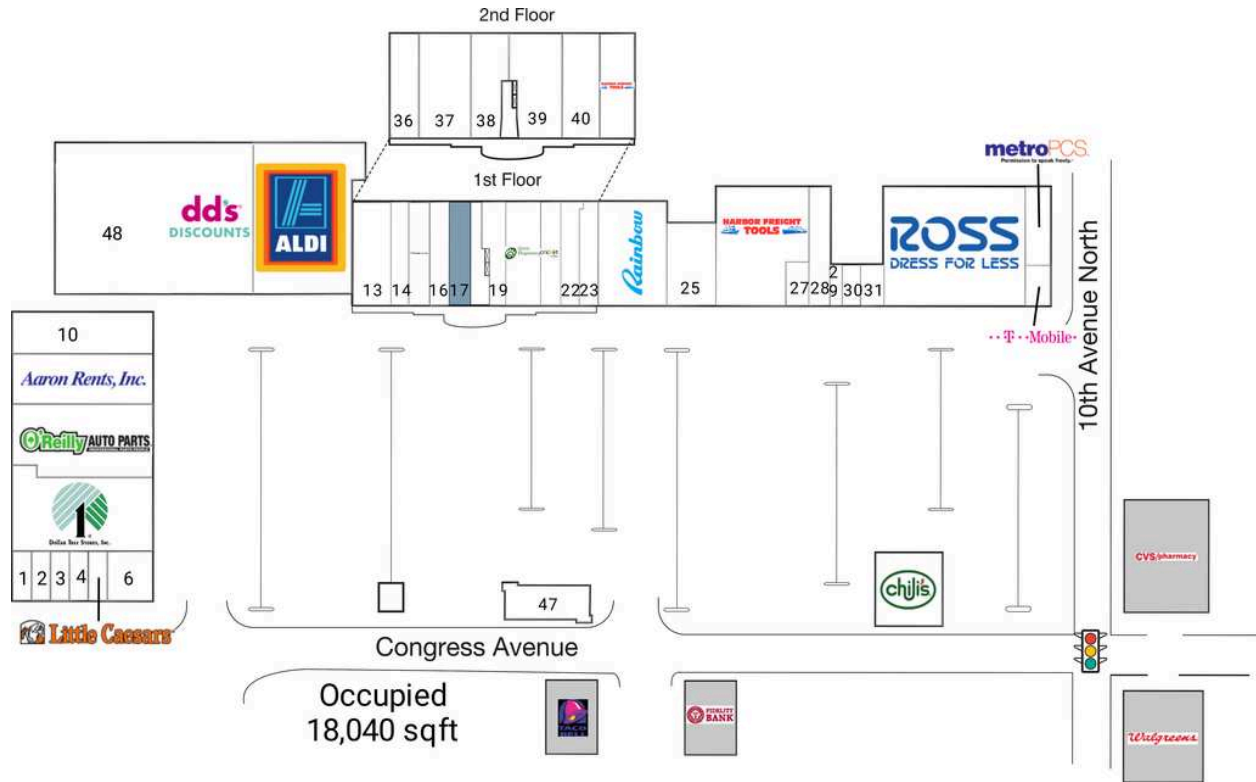

# Palm Springs Plaza

1 Occupied	1,960 SF	15 Boost Mobile	
2 Mr. Shrimp		16 Insurance	
3 Amore Salon		<b>17 AVAILABLE</b>	1,700 SF
4 Wok Crazy Chinese		19 Beauty Salon	
5 Little Caesars		20 Quest Diagnostics	
6 Palms Pharmacy		21 Cricket Wireless	
7 Dollar Tree		22 Dentist	
8 O'Reilly Auto Parts		23 Beauty Supply	
9 Aaron Rents		24 Rainbow	
10 Party Supply	4,562 SF	25 Sammy Shoes	
11 dd's Discounts		26 Harbor Freight Tools	
12 Aldi's		27 Army Navy	
13 Lucky7		28 Pet Store	
14 Jewelry		29 Barber Shop	

# Palm Springs Plaza

---

30 Nail Salon		39 Diamond Beauty	
31 Occupied	1,200 SF	40 Orthodontist	
32 Ross		41 Harbor Freight Tools	
34 Metro PCS		44 Chili's (N.A.P.)	
35 T-Mobile		47 Eyeglass World	
36 Therapy		48 Outlet Store	
37 Uceda		50 Occupied	18,040 SF
38 Tax Office			