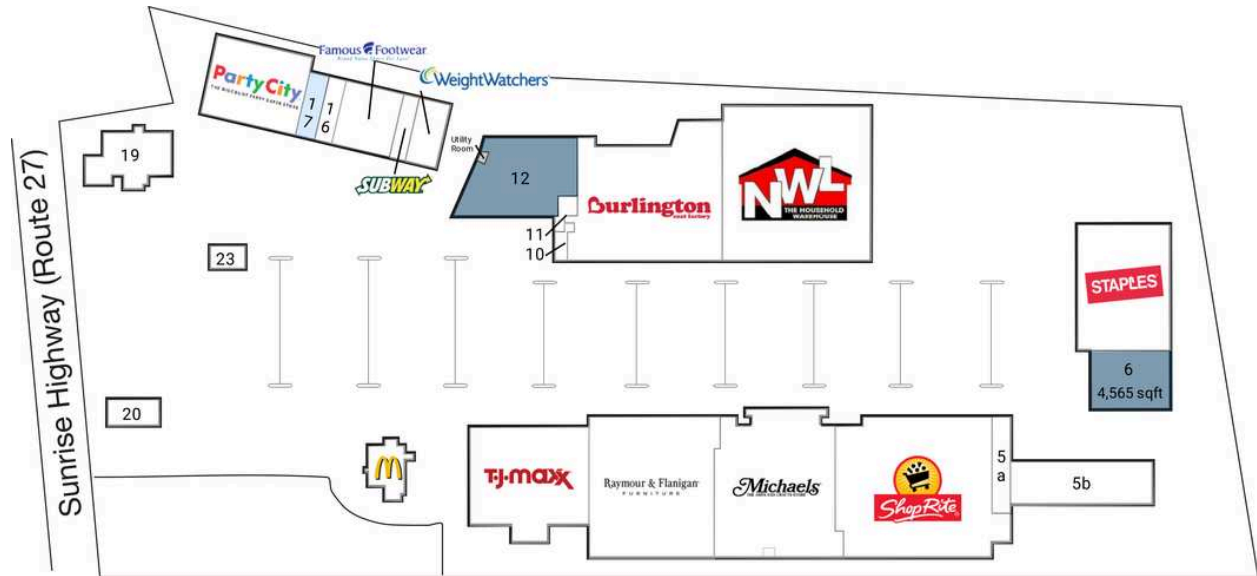

Philips at Sunrise

1 TJ Maxx		12 AVAILABLE	
2 Raymour & Flanigan		13 Weight Watchers	
3 Michael's Arts & Crafts		14 Subway	
4 ShopRite		15 Famous Footwear	
5a New York Jewlery Exchange		16 Blu Poppy Boutique	
5b Furniture		17 cookie	1,500 SF
6 AVAILABLE	4,565 SF	18 Party City	
7 Staples		19 wren kitchen	
8 National Wholesale Liquidators		20 steakhouse	2,900 SF
9 Burlington Coat Factory		22 McDonald's	
10 Liquor Store		23 Kiosk - Phone Repair Shop	489 SF
11 Shoe Repair			