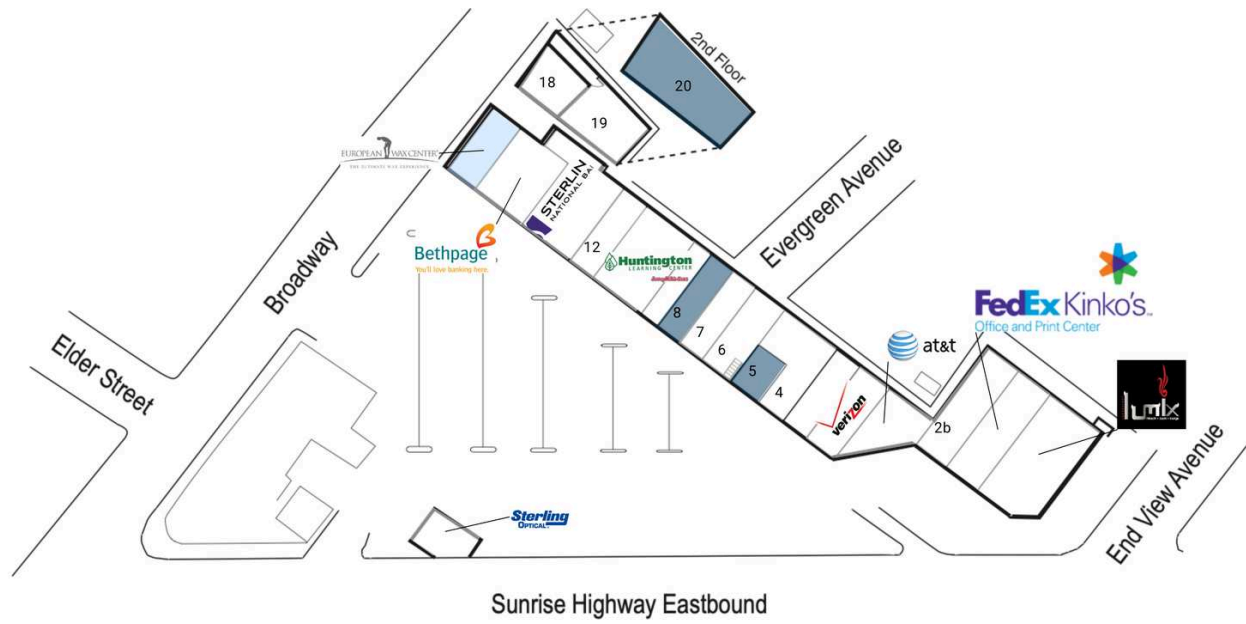

Philips Plaza

A Sterling Optical	25 SF	8 AVAILABLE	1,500 SF
1 Lumix Hibachi Restaurant		9 Jersey Mike's	1,208 SF
2a FedEx Office		10 & 11 Huntington Learning Center	
2b Northwell Go Health Urgent Care		12 Tenant	900 SF
3a AT and T		13 & 14 Sterling Bank	
3b Verizon Wireless		15&16 Bethpage Federal Credit Union	
4 Taco Joe's		17 European Wax	1,175 SF
5 AVAILABLE	520 SF	18 Project You	
6 Ground Central		19 Project You	
7 Frozen Yogurt		20 AVAILABLE	3,975 SF