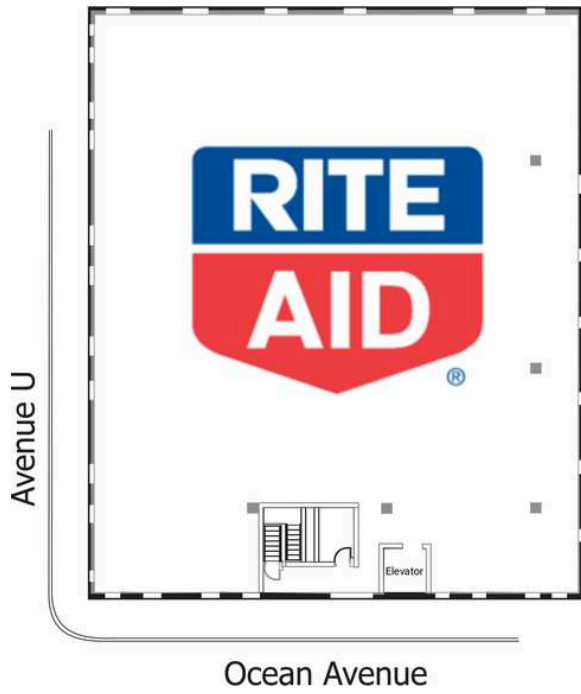

# Ocean Ave

1st Floor

1 Rite Aid  
2 & 3 Occupied

6,500 SF

2nd Floor

**3 AVAILABLE**  
4 Public Health Solutions

3,800 SF