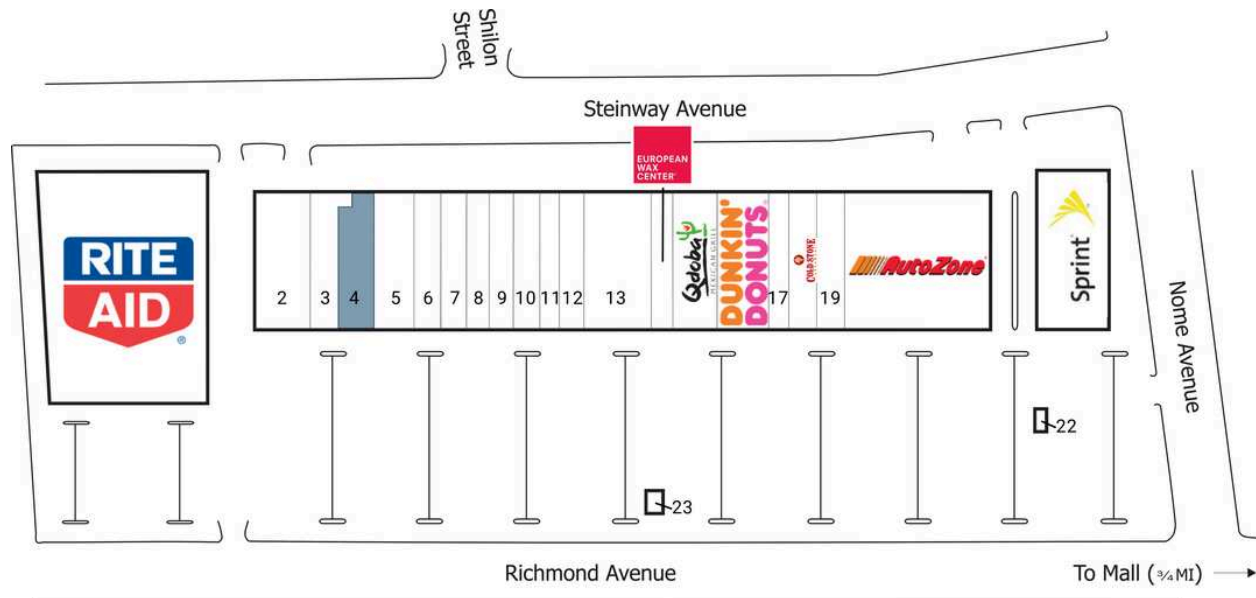

# Heartland Village Shopping Center

- |                    |                         |          |
|--------------------|-------------------------|----------|
| 1 Rite Aid         | 13 Occupied             | 1,755 SF |
| 2 Liquor           | 14 European Wax Center  |          |
| 3 Scrubs & Beyond  | 15 qdoba                |          |
| <b>4 AVAILABLE</b> | 16 Dunkin' Donuts       |          |
| 5 Amazing Lash     | 17 Electric Repair Shop |          |
| 6 Bagels           | 18 Cold Stone Creamery  |          |
| 7 Liberty Travel   | 19 Chinese Restaurant   |          |
| 8 Hair Salon       | 20 AutoZone             |          |
| 9 Nail Salon       | 21 Sprint               |          |
| 10 Pizza           | 22 Locksmith Kiosk      |          |
| 11 Jeweler         | 23 Smoke Kosk           |          |
| 12 Hear USA/HEARX  |                         |          |