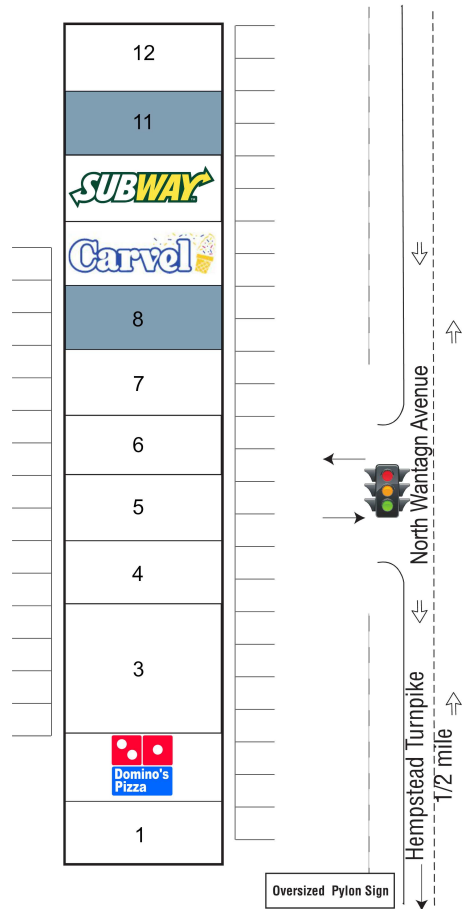

Bethpage

Boone Street

1 Nail Salon		7 Tavern	
2 Domino's Pizza		8 AVAILABLE	1,560 SF
3 Dance Studio		9 Carvel	
4 Pet Grooming		10 Subway	
5 Chinese Restaurant		11 AVAILABLE	1,480 SF
6 Threading Boutique	1,200 SF	12 Card Store	