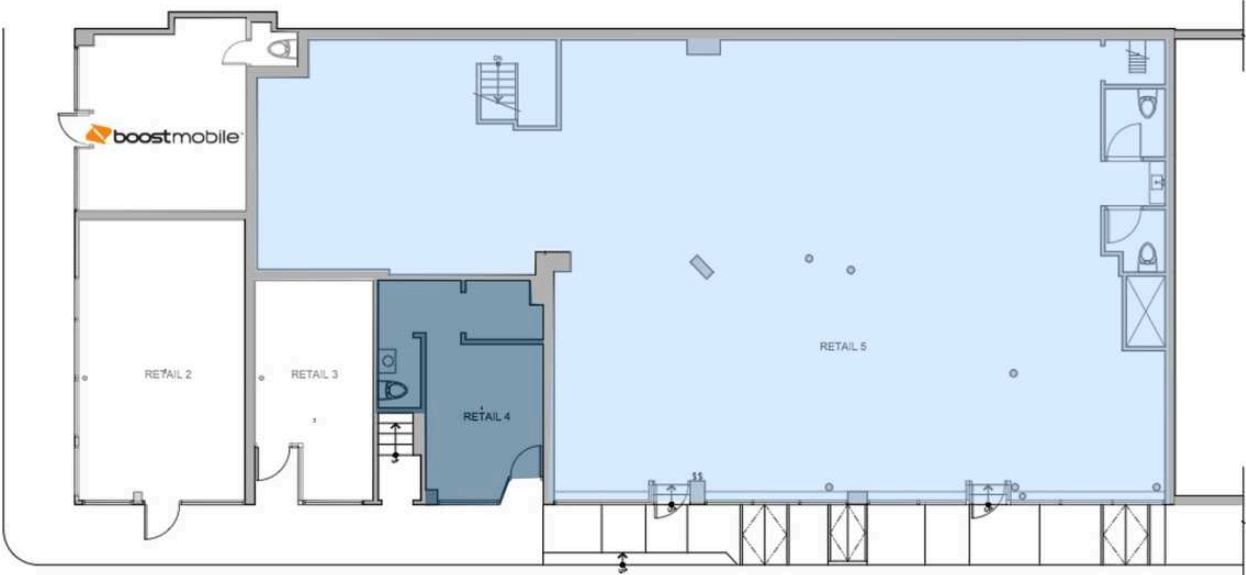

Borough Park

1 Boost Mobile

4 AVAILABLE

275 SF

2 Simple Mobile

5 Imperial Luggage

3 Ari Universal