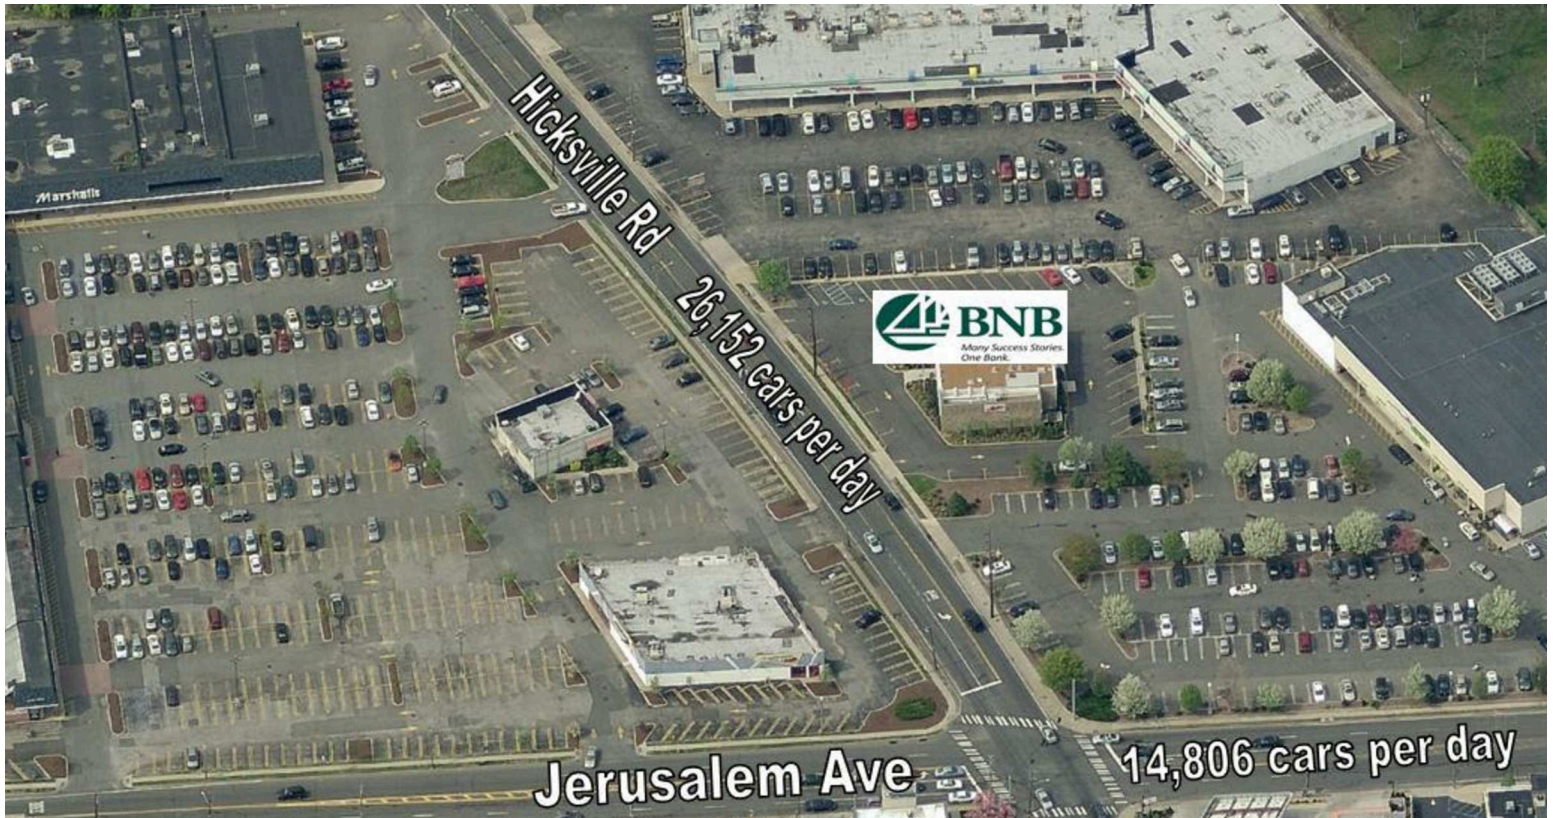

# 750 Hicksville Road

750 Hicksville Rd, Massapequa, NY 11758  
Nassau County

## HIGHLIGHTS

For Lease  
County: Nassau  
Type: Retail

- Adjacent to the intersection of Jerusalem Ave and Hicksville Road
- Neighboring retailers include Marshalls, Ace Hardware, Dunkin Dounuts, TD Bank, and Astoria Bank
- Massapequa is located in Southeast Nassau County in the State of New York