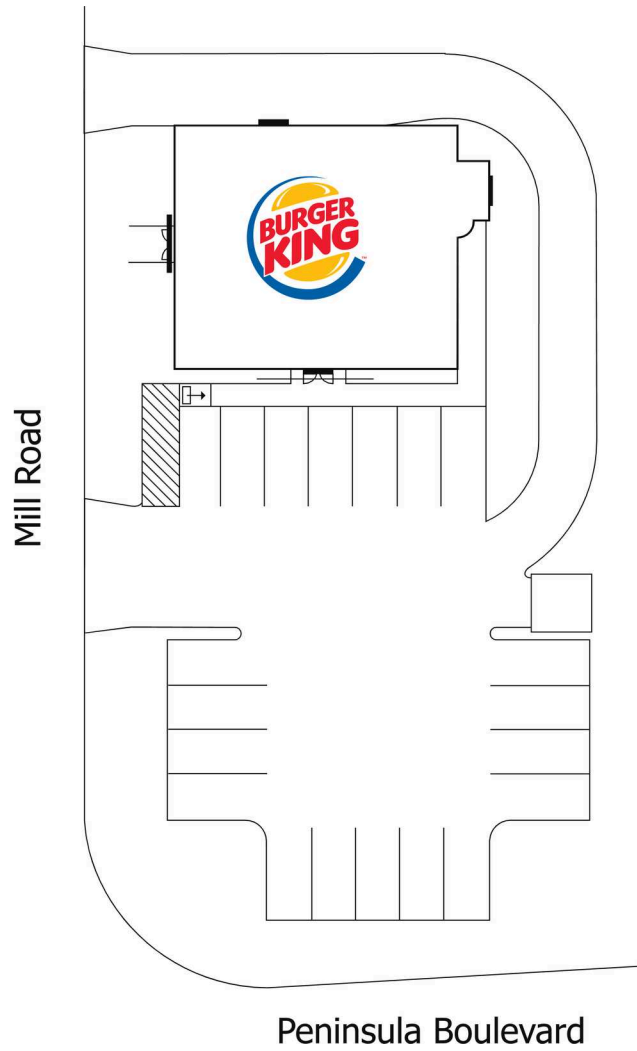

440 Mill Road

440 Mill Rd, Hewlett, NY 11557
Nassau County

1 Burger King