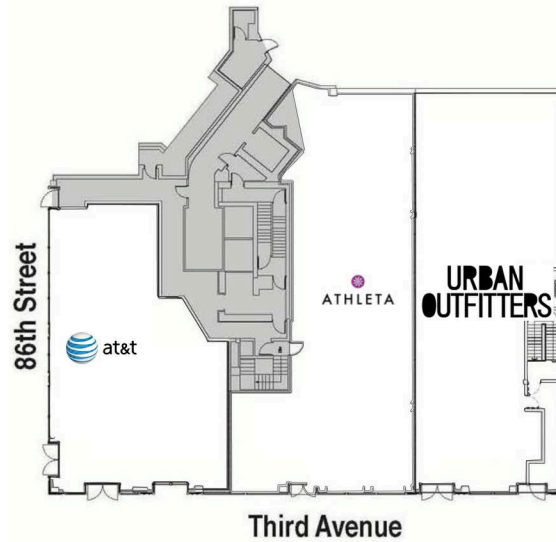

## CONTACT

Andrew Aberham  
212-951-3833  
aaberham@pihc.com

- Located one block from Lexington Avenue  
4,5,6 trains
- Neighboring tenants include Banana Republic, Victoria's Secret, H&M, Equinox and Fairway

## RETAILERS INCLUDE

# 86th and 3rd Ave

200 E 86th St, New York, NY 10028  
New York County

- 1 AT&T
- 2 Athleta
- 3 Athleta

- 4 Urban Outfitters
- 5 Urban Outfitters