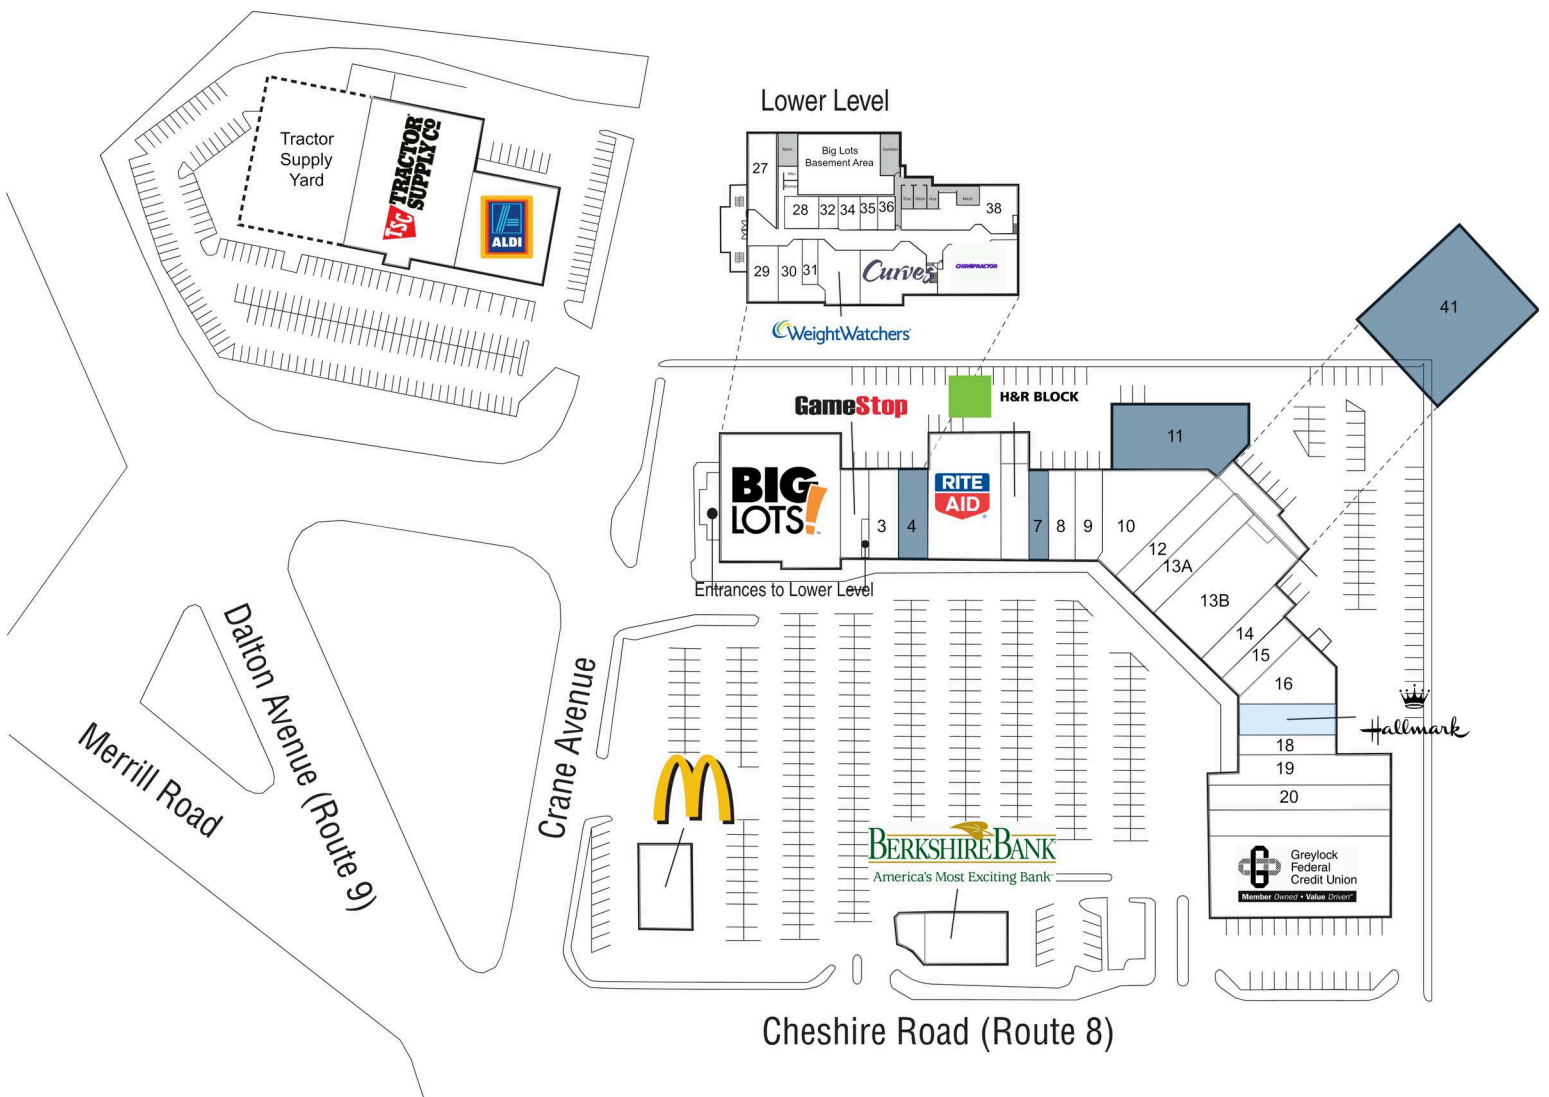

## HIGHLIGHTS

For Lease  
County: Berkshire  
Type: Retail  
Total SF: 211,951  
Parking Spaces: 987

- Located at the intersection of Cheshire Road (Route 8) and Dalton Avenue (Route 9).
- Pittsfield is one of the Pittsfield Metropolitan New England City and Town Statistical Areas (NECTA)
- The property is located near Interstates 90 and 91
- Situated in the heart of New England's Knowledge Corridor with the second largest concentration of New England's colleges and universities.

## RETAILERS INCLUDE

# Allendale Shopping Center

37 Cheshire Road, Pittsfield, MA 01201  
Berkshire County

1	Big Lots	
2	Game Stop	
3	Ace Beauty Systems	
4	Available	3,120 SF
5	Rite Aid Pharmacy	
6	H&R Block	
7	Available	1,500 SF
8	Lucky Nails	
9	Reynolds Team Sports	
10	Wood Bros. Music	8,100 SF
11	Available	12,300 SF
12	Pizzeria	
13A	Bennington Furniture	
13B	Bennington Furniture	
14	Dentist	
15	Bella Tan	
16	Trustco Bank	
17	Hallmark	
18	Jewelry	
19	Hair Express	
20	Chinese Buffet	
21	Greylock Federal Credit Union	
22	Greylock Federal Credit Union	
23	Berkshire Bank	
24	McDonalds	
25	Aldi's	
26	Tractor Supply	
27	C and A School	1,650 SF
28	WJD Enterprises	
29	Love's Beauty Studio	
30	WJD Enterprises	
31	The Wellness Underground	
32	Hearing Aids	
33	Weight Watchers	
34	New Moon Gifts	
35	Psychic Studio	
36	Property Mangement	
37 & 39	Curves For Women	
38	Travel Agency	
40	Chiropractor	
41	Available	22,000 SF