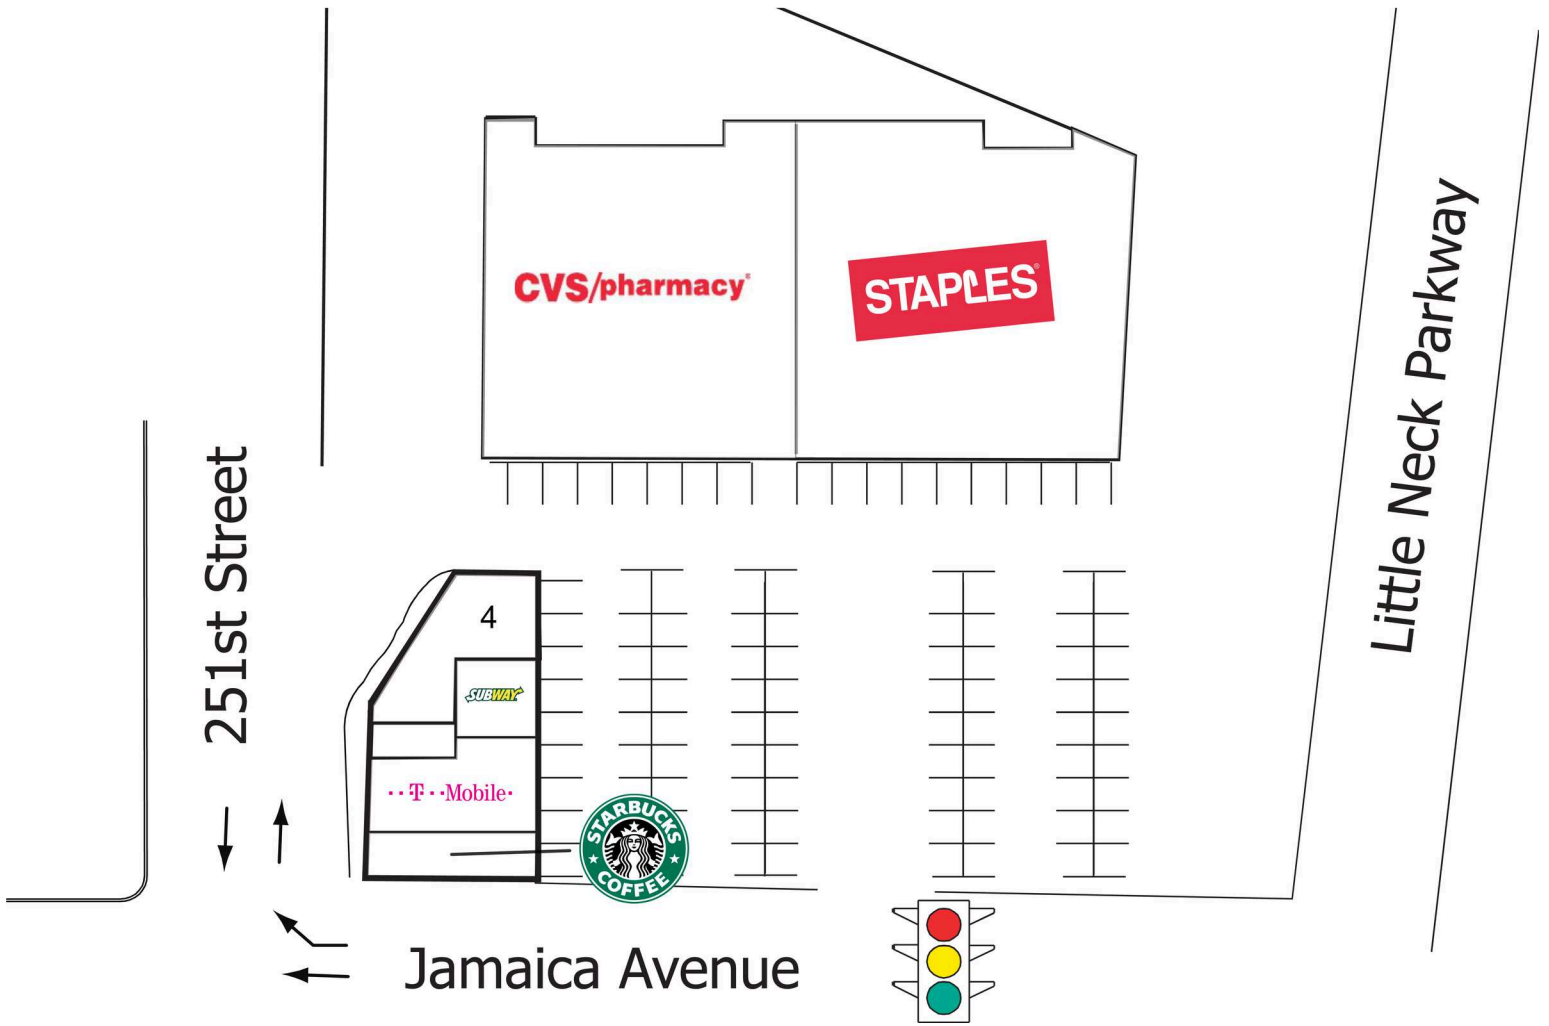

# Bellerose Commons

251-01/21 Jamaica Avenue, Bellerose, NY 11001  
Queens County

## HIGHLIGHTS

For Lease  
County: Queens  
Type: Retail

- The shopping center is located on the north side of Jamaica Ave in Bellerose, NY
- Great visibility from both directions
- Tenants include Staples, CVS, Starbucks, T-Mobile

## RETAILERS INCLUDE

# Bellerose Commons

251-01/21 Jamaica Avenue, Bellerose, NY 11001  
Queens County

- 1 Starbucks
- 2 T-Mobile
- 3 Subway

- 4 NY Urgent Care
- 5 CVS
- 6 Staples