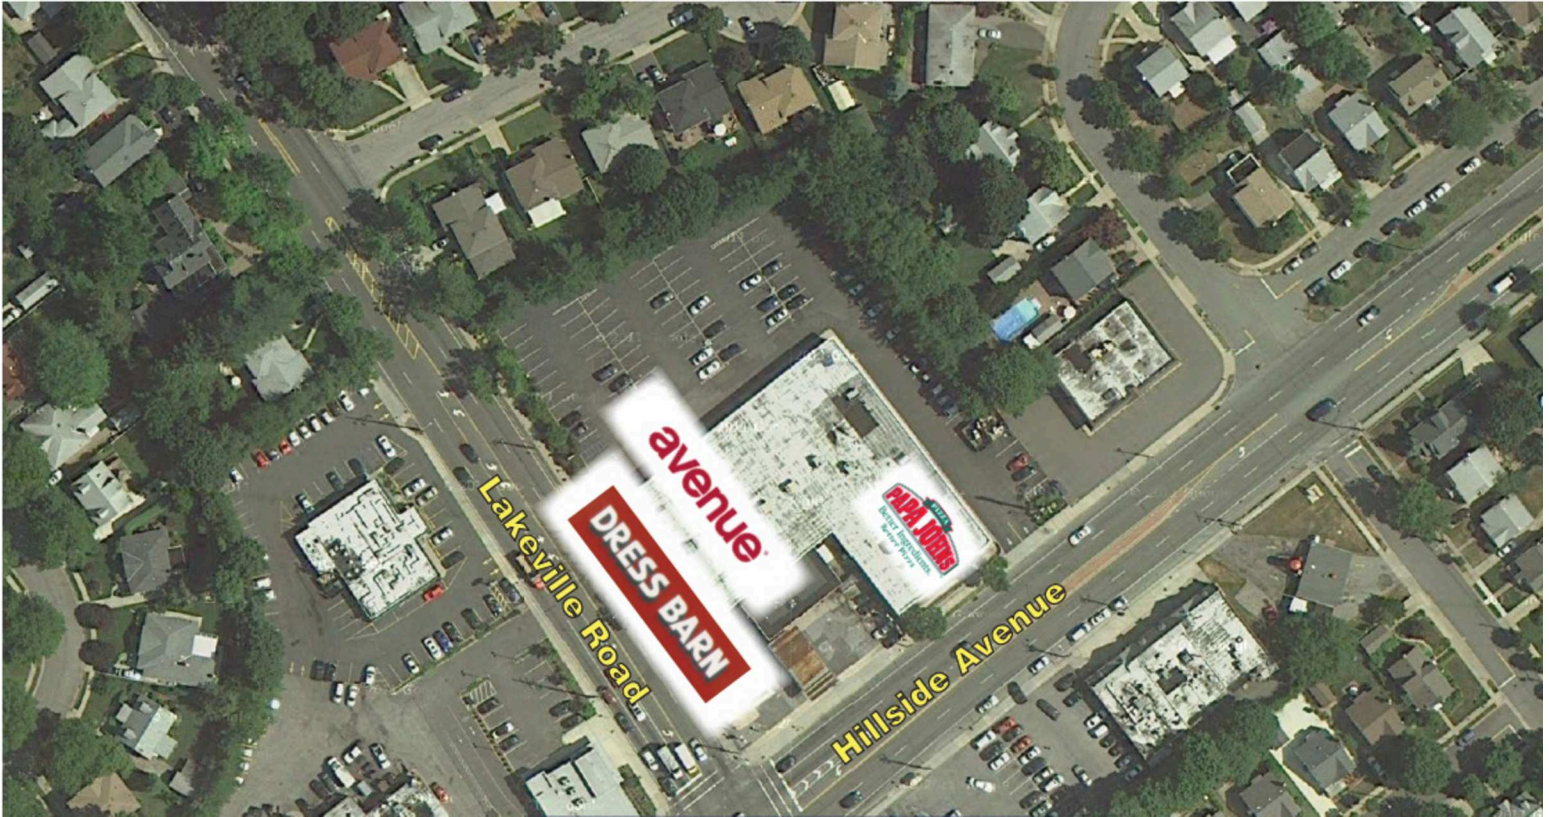

North Shore Commons

1700-1720 Lakeville Road, New Hyde Park, NY 11040
Nassau County

HIGHLIGHTS

For Lease
County: Nassau
Type: Retail
Total SF: 27,567
Parking Spaces: 100

CONTACT

Michael Robbins
212-951-3828
mrobbins@pihc.com

- North Shore Commons is located on the north/east corner of Hillside Avenue and Lakeville Road, 1/2 mile south of Long Island Jewish Hospital in western Nassau County, and 1/2 mile east of the Queens border.
- Community shopping center
- Major Tenants
 - The Avenue
 - Dress Barn Woman
 - 99¢ City
 - Papa John's Pizza
- New Hyde Park is in the town of Hempstead, surrounded by a well established residential neighborhood.

1700-1720 Lakeville Road, New Hyde Park, NY 11040
Nassau County

1 Dress Barn Woman 3,817 SF

2 The Avenue

3 Brookhaven Heart

4 99¢ City

5 Peak Performance

6 Papa John's Pizza