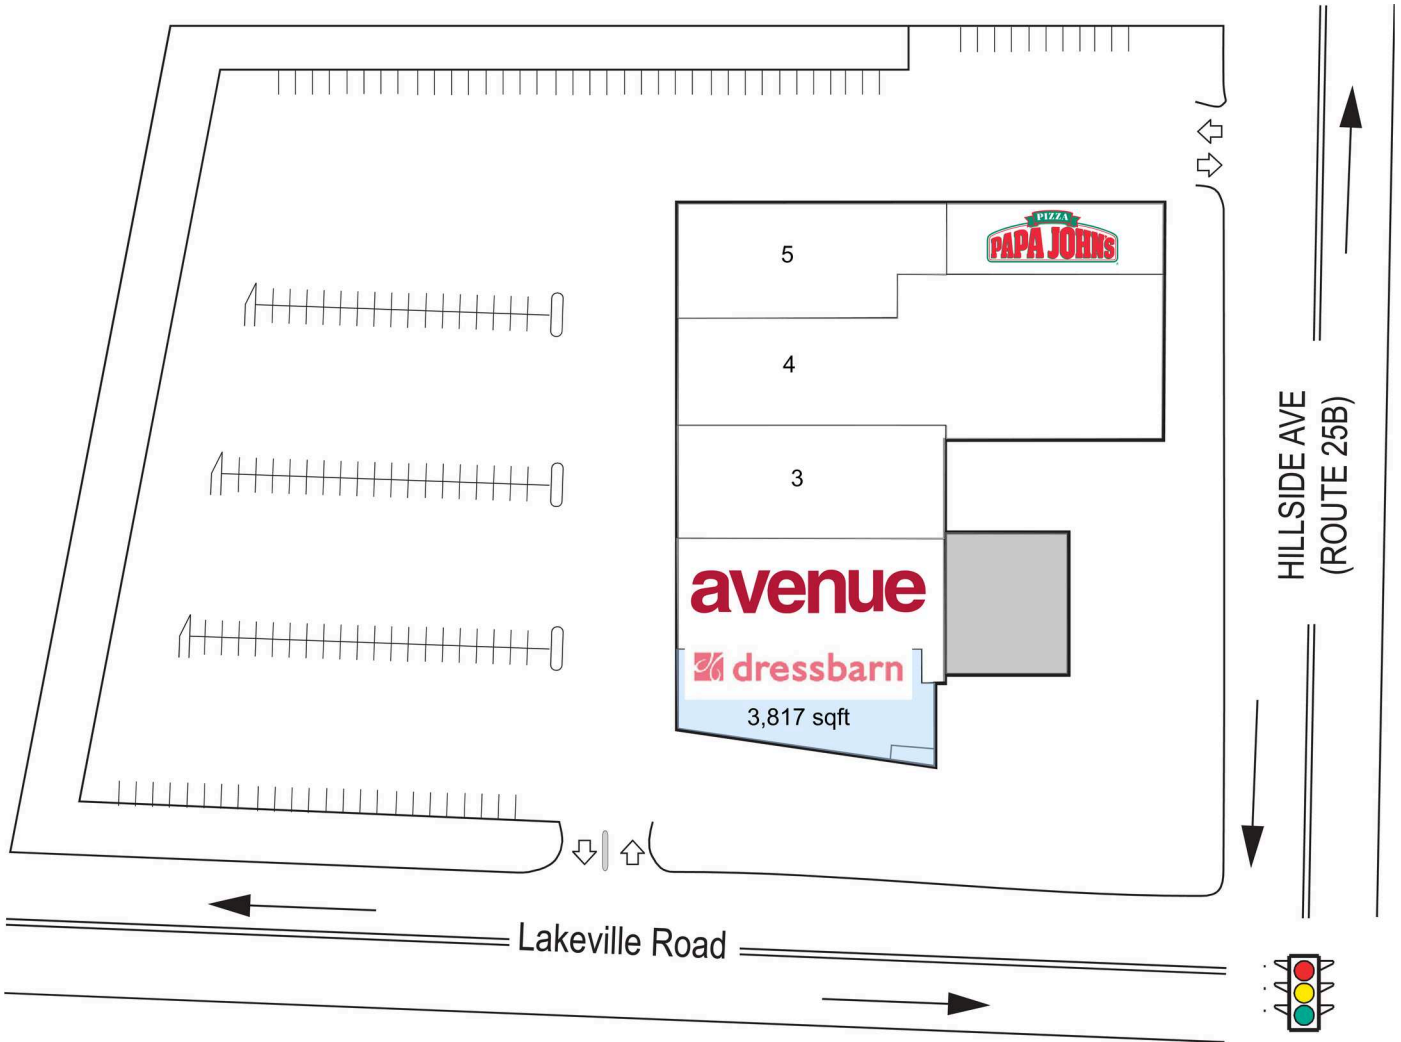

North Shore Commons

1700-1720 Lakeville Road, New Hyde Park, NY 11040
Nassau County

HIGHLIGHTS

For Lease
County: Nassau
Type: Retail
Total SF: 27,567
Parking Spaces: 100

CONTACT

Michael Robbins
212-951-3828
mrobbins@pihc.com

- North Shore Commons is located on the north/east corner of Hillside Avenue and Lakeville Road, 1/2 mile south of Long Island Jewish Hospital in western Nassau County, and 1/2 mile east of the Queens border.
- Community shopping center
- Major Tenants
 - The Avenue
 - Dress Barn Woman
 - 99¢ City
 - Papa John's Pizza
- New Hyde Park is in the town of Hempstead, surrounded by a well established residential neighborhood.

1700-1720 Lakeville Road, New Hyde Park, NY 11040
Nassau County

1 Dress Barn Woman 3,817 SF

2 The Avenue

3 Brookhaven Heart

4 99¢ City

5 Peak Performance

6 Papa John's Pizza