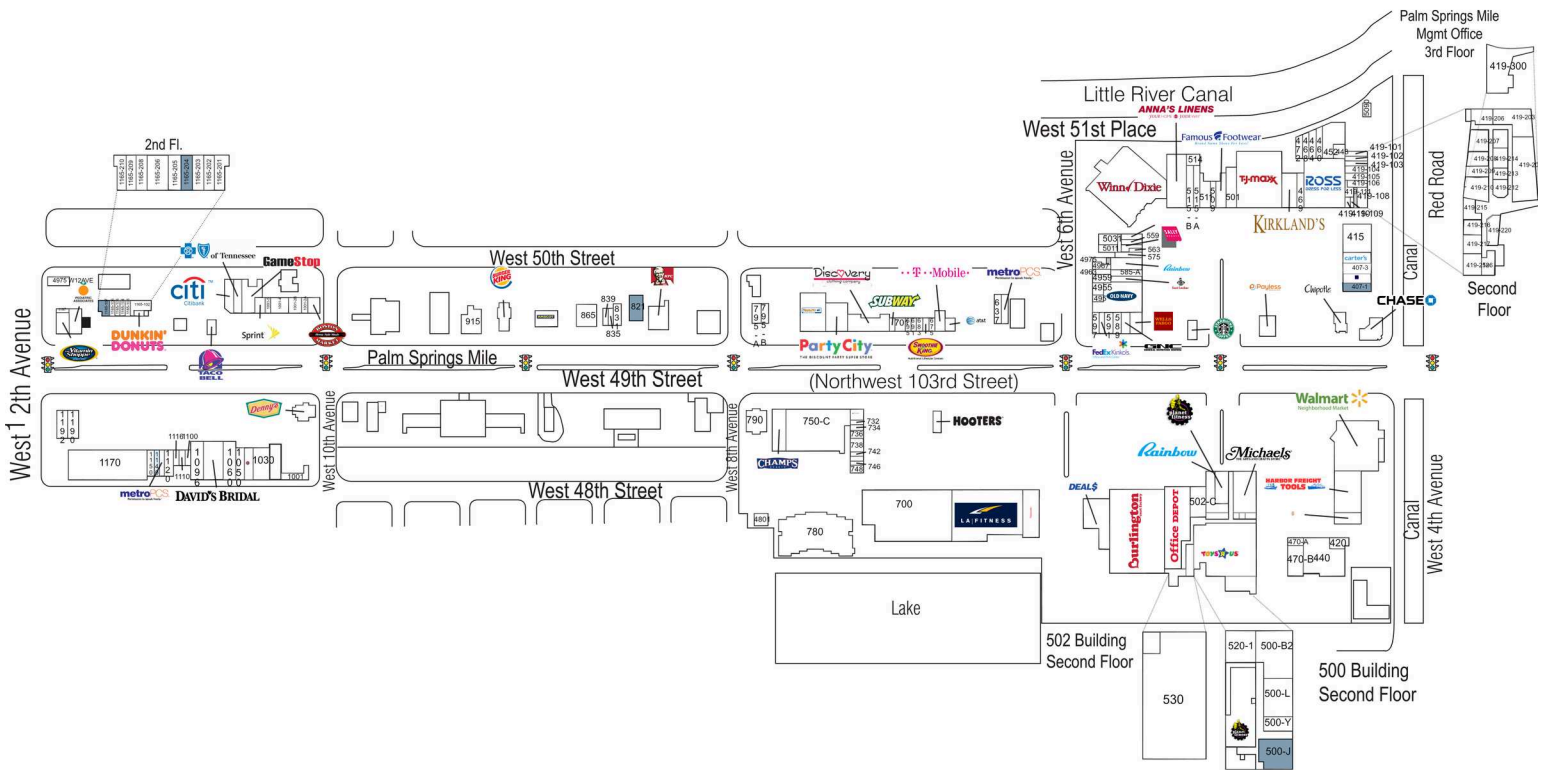

Palm Springs Mile

West 49th Street, Hialeah, FL 33012
Miami-Dade County

Palm Springs Mile

West 49th Street, Hialeah, FL 33012

Miami-Dade County

PHILIPS
INTERNATIONAL