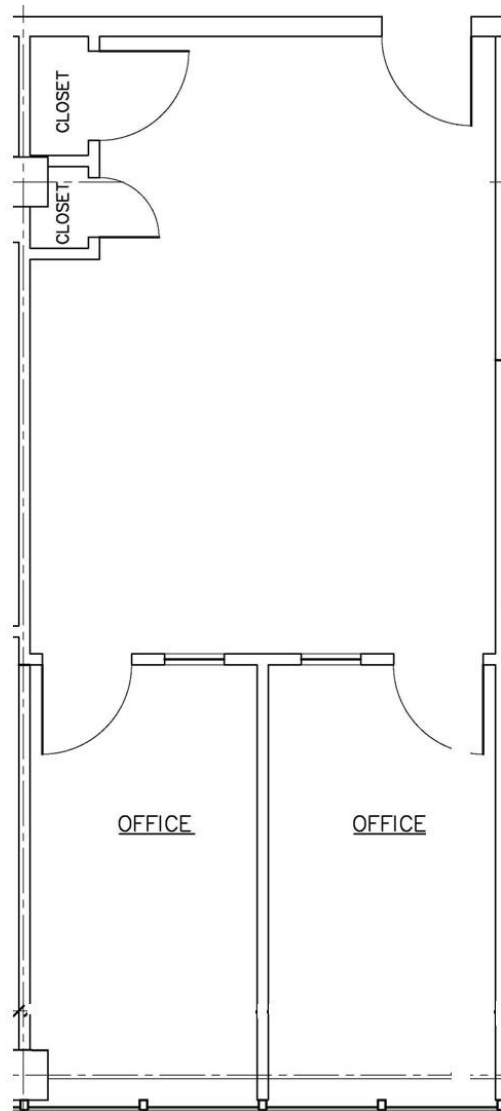

111 Great Neck Road

Great Neck, NY

Suite: 202

Approx. RSF: 887

Type: Office

Philips International
295 Madison Avenue
New York, NY 10017

Majestic Properties
Domenic Maltempo
516.532.8755
domenic_m@majprop.com