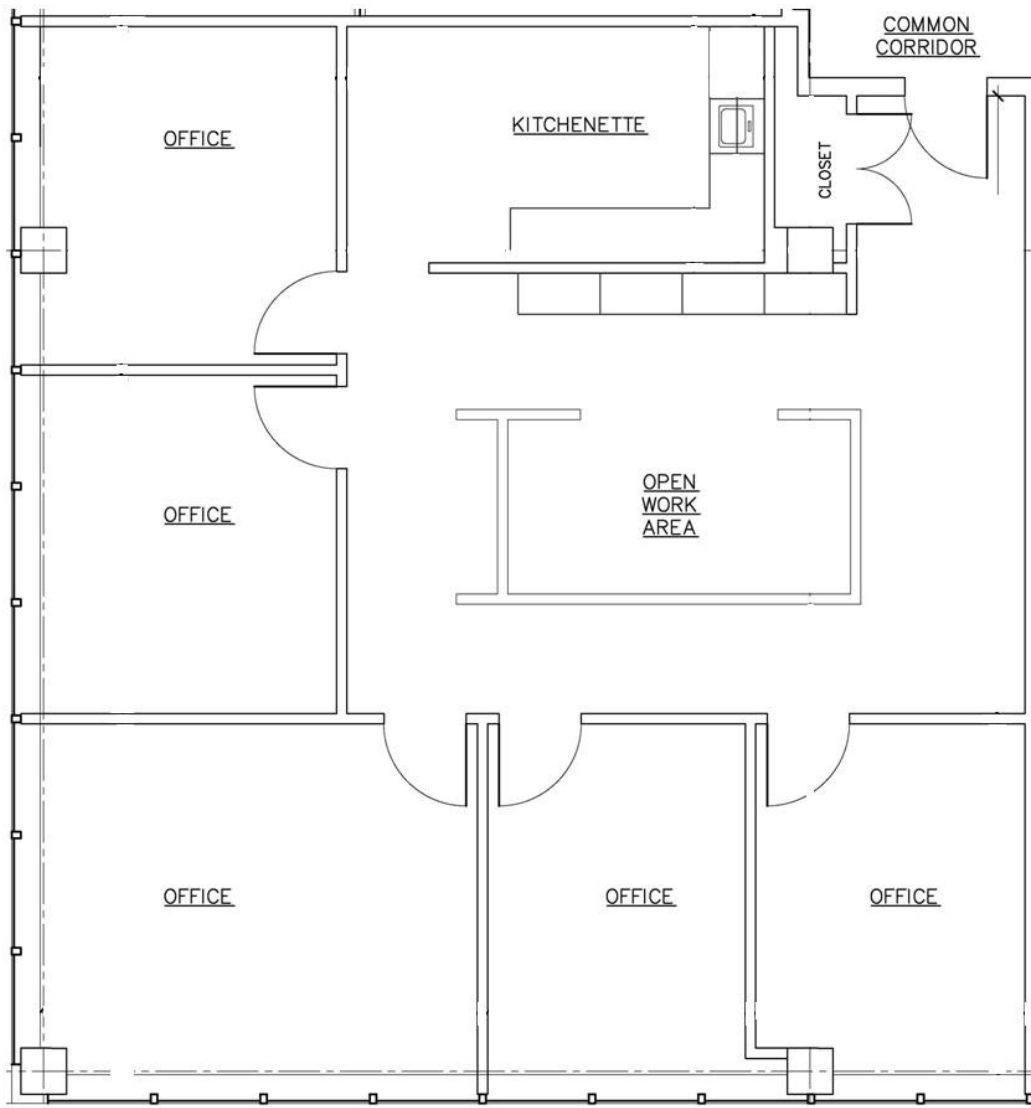

111 Great Neck Road

Great Neck, NY

Suite: 208

Approx. RSF: 2,211

Type: Office

Philips International
295 Madison Avenue
New York, NY 10017

Majestic Properties
Domenic Maltempo
516.532.8755
domenic_m@majprop.com