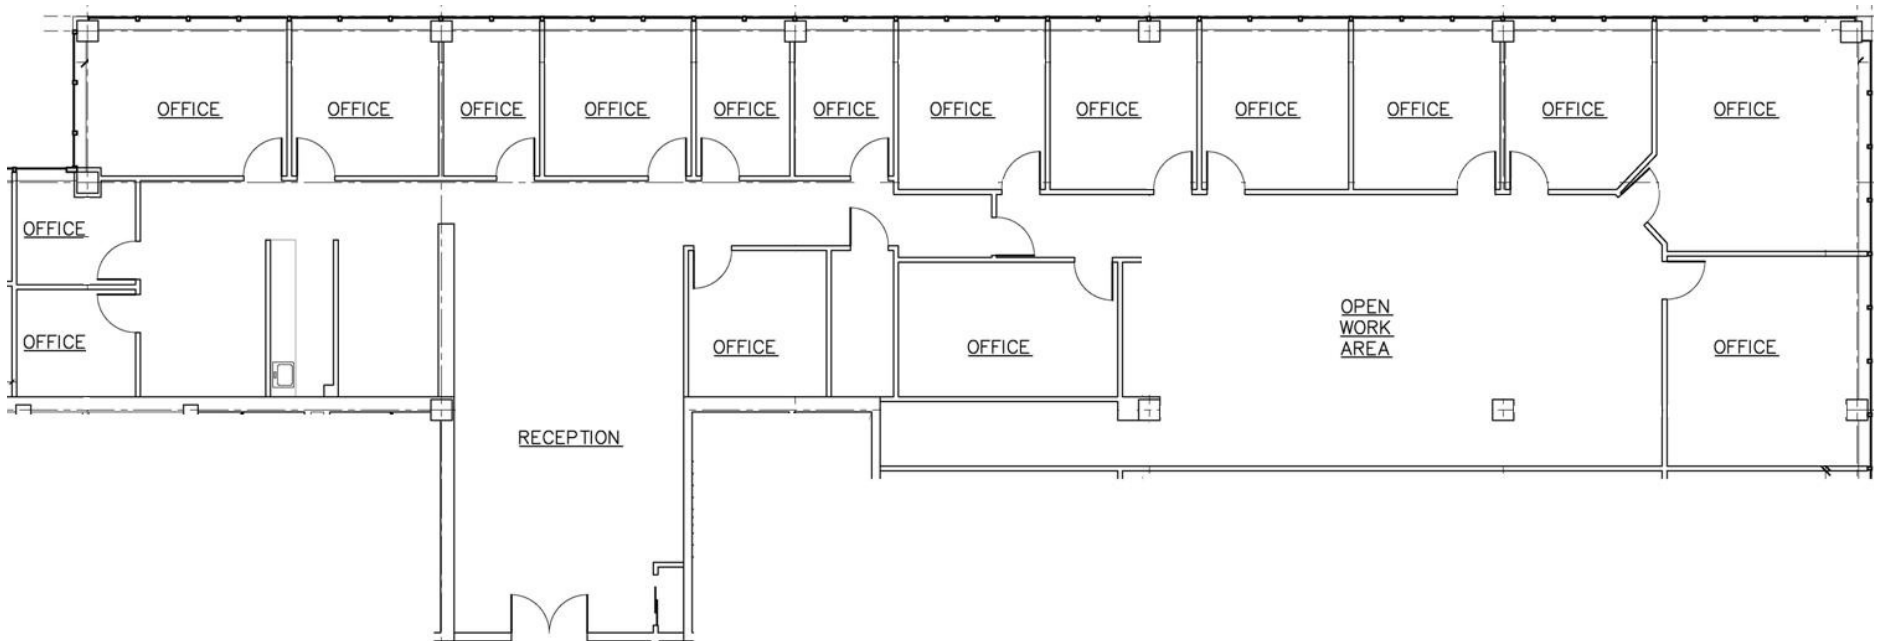

111 Great Neck Road

Great Neck, NY

Suite: 512

Approx. RSF: 7,665

Type: Office

Philips International
295 Madison Avenue
New York, NY 10017

Majestic Properties
Domenic Maltempo
516.532.8755
domenic_m@majprop.com