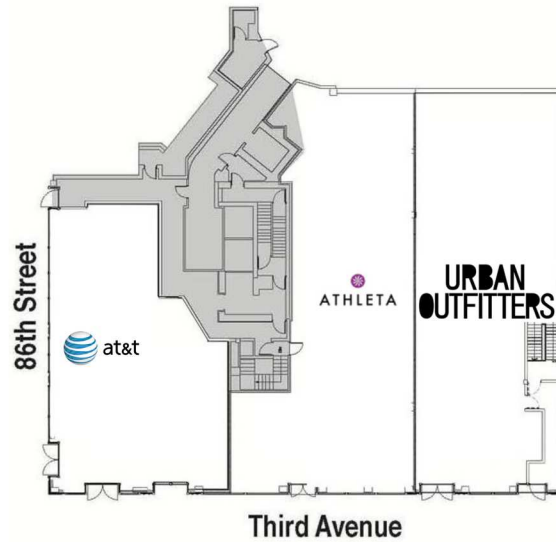

## CONTACT

Andrew Aberham  
212-951-3833  
aaberham@pihc.com

- Located one block from Lexington Avenue  
4,5,6 trains
- Neighboring tenants include Banana Republic, Victoria's Secret, H&M, Equinox and Fairway

## RETAILERS INCLUDE

# 86th and 3rd Ave

200 E 86th St, New York, NY 10028  
New York County

- 1 AT&T
- 2 Athleta
- 3 Athleta

- 4 Urban Outfitters
- 5 Urban Outfitters