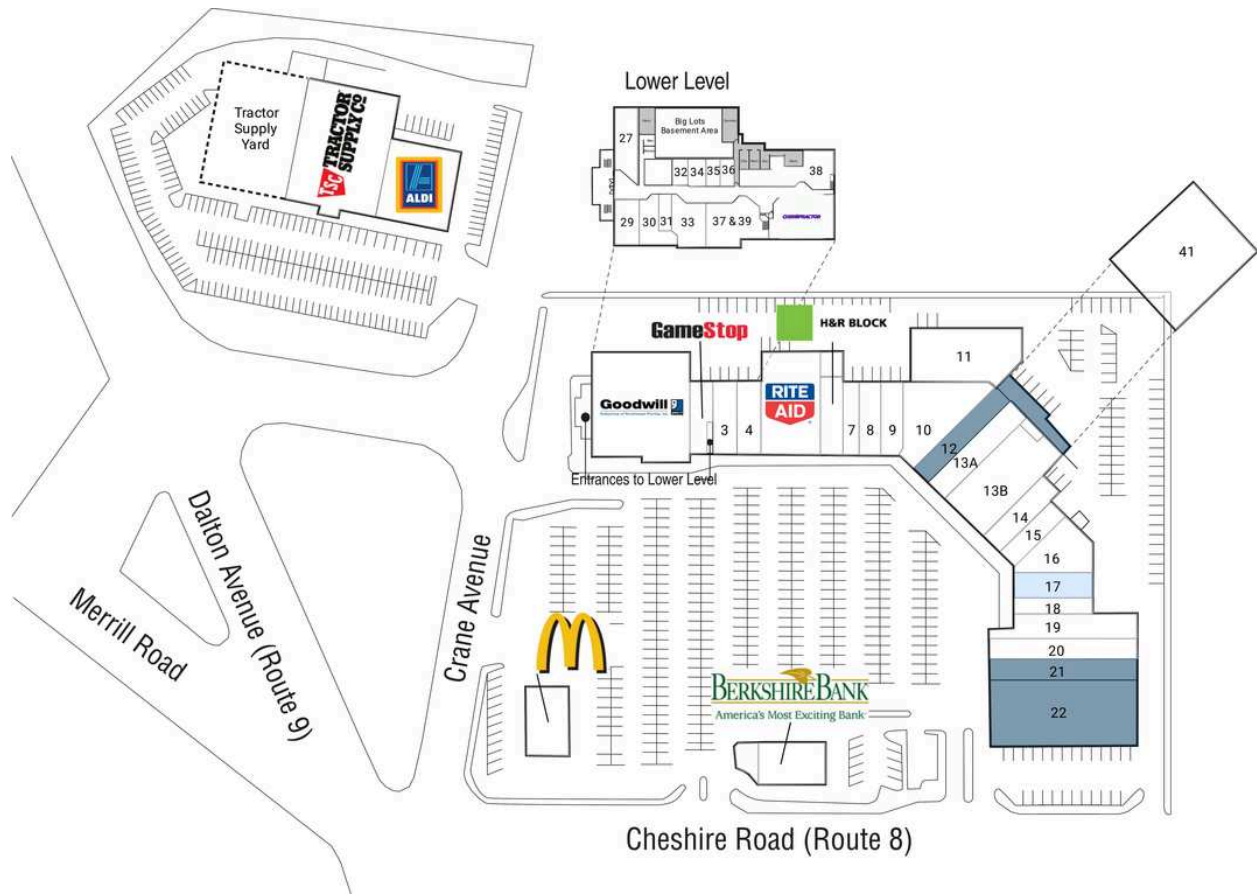

Allendale Shopping Center

- | | | |
|---------------------------|---------------------|----------|
| 1 Goodwill | 14 Dentist | |
| 2 Game Stop | 15 Bella Tan | |
| 3 Ace Beauty Systems | 16 Trustco Bank | |
| 4 Computer Sales & Repair | 17 Osterman Propane | |
| 5 Rite Aid Pharmacy | 18 Jewelry | |
| 6 H&R Block | 19 Hair Express | |
| 7 Coffee Beans | 20 Chinese Buffet | |
| 8 Lucky Nails | 21 AVAILABLE | |
| 9 Reynolds Team Sports | 22 AVAILABLE | 4,880 SF |
| 10 Wood Bros. Music | 23 Berkshire Bank | |
| 11 Wood Bros. Music | 24 McDonalds | |
| 12 AVAILABLE | 25 Aldi's | |
| 13A Bennington Furniture | 26 Tractor Supply | |
| 13B Bennington Furniture | 27 CNA School | |

Allendale Shopping Center

29 Love's Beauty Studio		35 New Moon Gifts	
30 Wood Bros. Music	778 SF	36 Property Mangement	
31 Hearing Aids		37 & 39 The Learning Center	
32 Beauty Studio		38 Wholesale Coffee	
33 The Learning Center		40 Chiropractor	
34 New Moon Gifts		41 Occupied	20,000 SF