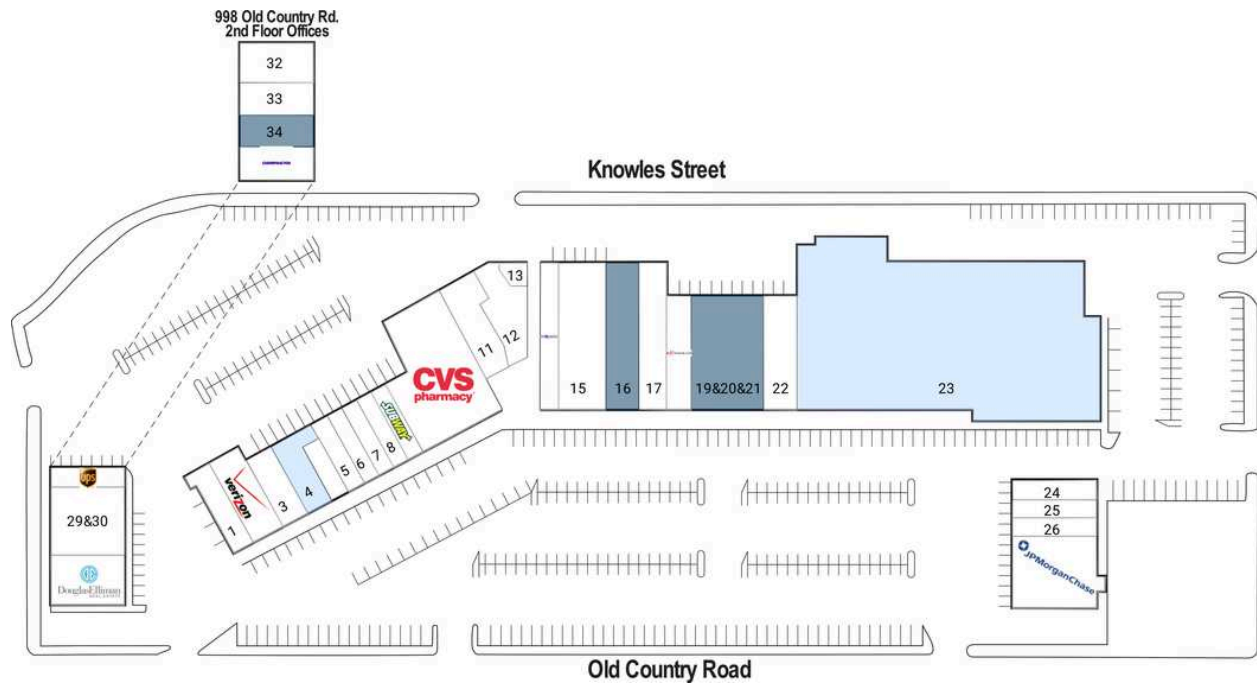

# Morton Village Plaza

1 Blue Angel Diner	15 Women's Clothing	
2 Verizon Wireless	<b>16 AVAILABLE</b>	3,640 SF
3 Davis Vision	17 Gold & Meyer Deli	
4 Nouveau	18 Mathnasium	
5 Spa 2000	<b>19&amp;20&amp;21 AVAILABLE</b>	6,525 SF
6 Spa 2000	22 Il Nostro Posto Italian Restaurant	
7 China Dragon	23 Lidl	
8 Buffalo Grill	24 Japan Express	
9 Subway	25 Barber	
10 CVS Drugs	26 The Greek Spot	
11 Dance Studio	27 JP Morgan Chase Bank	
12 Morton Village Liquor	28 UPS Store	
13 Management Office	29&30 Incredible Feets	
14 Thriftway	31 Douglas Elliman Real Estate	

# Morton Village Plaza

---

32 Behavioral Enhancement Center

**34 AVAILABLE**

2,603 SF

33 Dr. Mark Bram, Dentist

35 Chiropractor