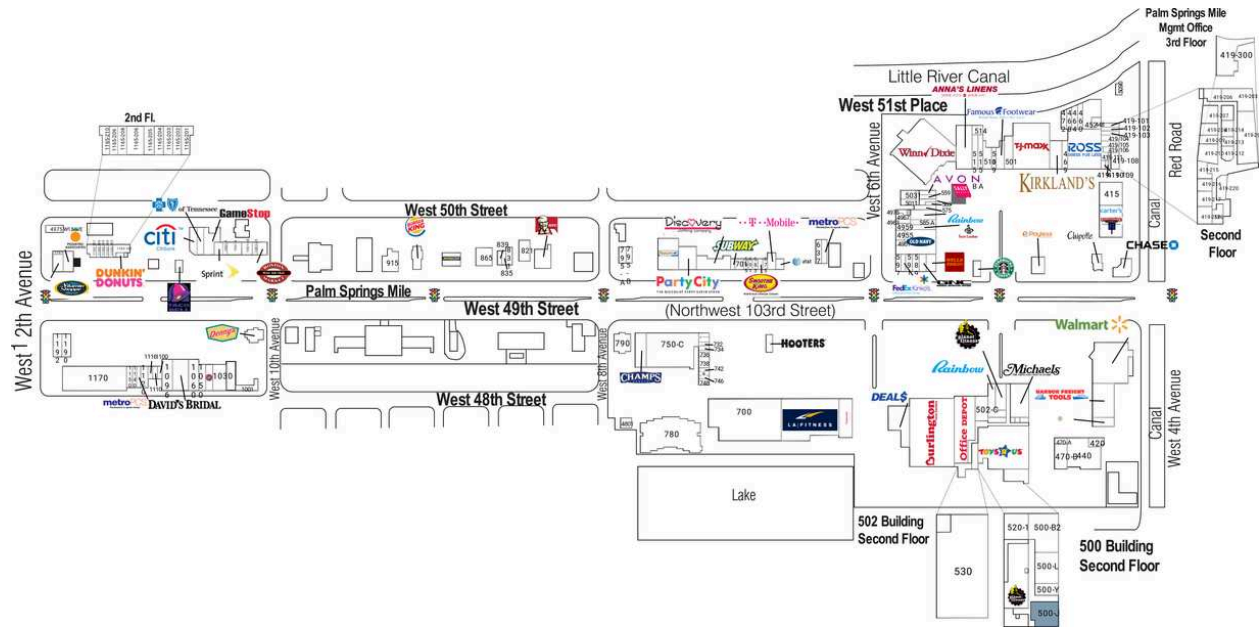

Palm Springs Mile

Deals	419-104 Westaff	
400 Neighborhood Walmart	419-105 Westaff	
401 Chase Bank	419-106 Occupied	1,961 SF
405 Chipotle Mexican Grill	419-108 Bella Flowers	
407-1 Firehouse Subs	419-109 Univista Insurance	
407-2 Bath & Body Works	419-110 Bliss Beauty Salon	
407-3 Osh Kosh	419-111 Accountant	
407-4 Carters	419-200 Homed Care	
410 Harbor Freight Tools	419-203 Theodore Z. Deutsch PA	
410-7 Cici's Pizza	419-206 Florida Business Bureau	
415 Preferred Care Medical Center	419-207 Securitas	
419-101 Caribe Express	419-208 Alberto Garces CPA	
419-102 Adult Daycare	419-209 Freire & Gonzalez PA	
419-103 Adult Daycare	419-210 Positive Behavior Supports	

Palm Springs Mile

595 FedEx/Kinko's	775-6 Subway	
597 AT&T Spring Communications	780 Muvico 14 Screens	
599 Old Navy	790 Ocean Bank	
620 Vision Works	795-A Banesco	
630 LA Fitness	795-B Check Cashing USA	
635 Metro PCS	811 Kentucky Fried Chicken	
637 Terrabank	821 Occupied	5,011 SF
663 AT&T	831 Taco Shop	
667 T-Mobile	835 Trigo Cafe	
675 Milagro's Jewelry	839 Trigo Cafe	
680 Hooters	865 Bernardo Garcia	
681 Smoothie King	885 Amscot	
683 Fajas y Mas	891 Burger King	
691 Cantina Fresh	915 RiteCare Medical	
695 Shoe Time	960 Nextel	
700 Department Store	1000 Denny's	
701 Chicken Kitchen Latino	1001 Beauty Schools of America	
730 Advance America	1001-1 Boston Market	
732 Salon 49	1001-2A Alex A. Hanna	
734 Tanning Spa	1001-2B Lucy 7	
736 Nutrition Store	1001-4 Mattress 1	
738 Western Wear	1001-5 Silk Hair & Nails	
742 Dentist	1001-6 Sprint	
744 Nails	1001-7 GameStop	
746 Barber	1001-8 Blue Cross Blue Sheild	
748 Cafe	1001-9 Citibank	
750-C Rooms To Go Furniture	1030 Happy Fiesta	
750-H Champs	1040 Rent A Center	
775-1 Navarro Discount Pharmacy	1050 Post Office	
775-2 Party City	1060 Beauty Schools of America	
775-3 Discovery Clothing	1075 Taco Bell	