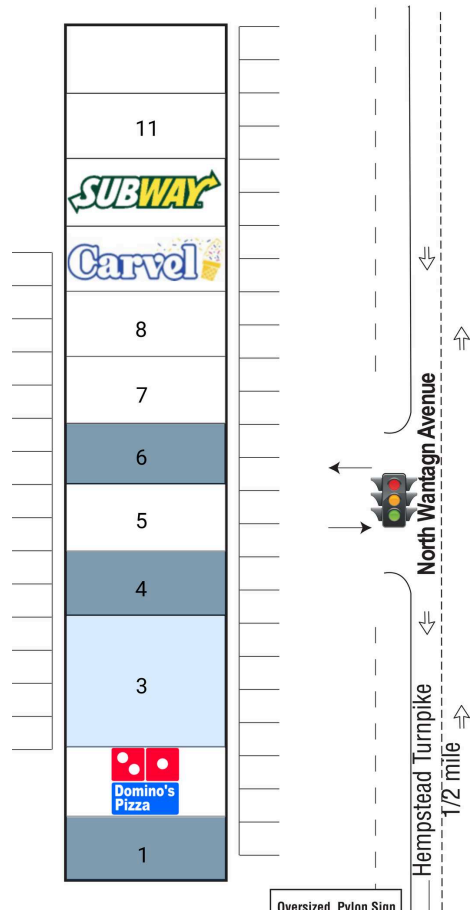

Bethpage

Boone Street

1 AVAILABLE	1,240 SF	7 Convenience Store
2 Domino's Pizza		8 Sign Me Up
3 Dance Studio	2,500 SF	9 Carvel
4 AVAILABLE	1,400 SF	10 Subway
5 Mediterranean Restaurant		11 Long Island Cares
6 AVAILABLE	1,200 SF	