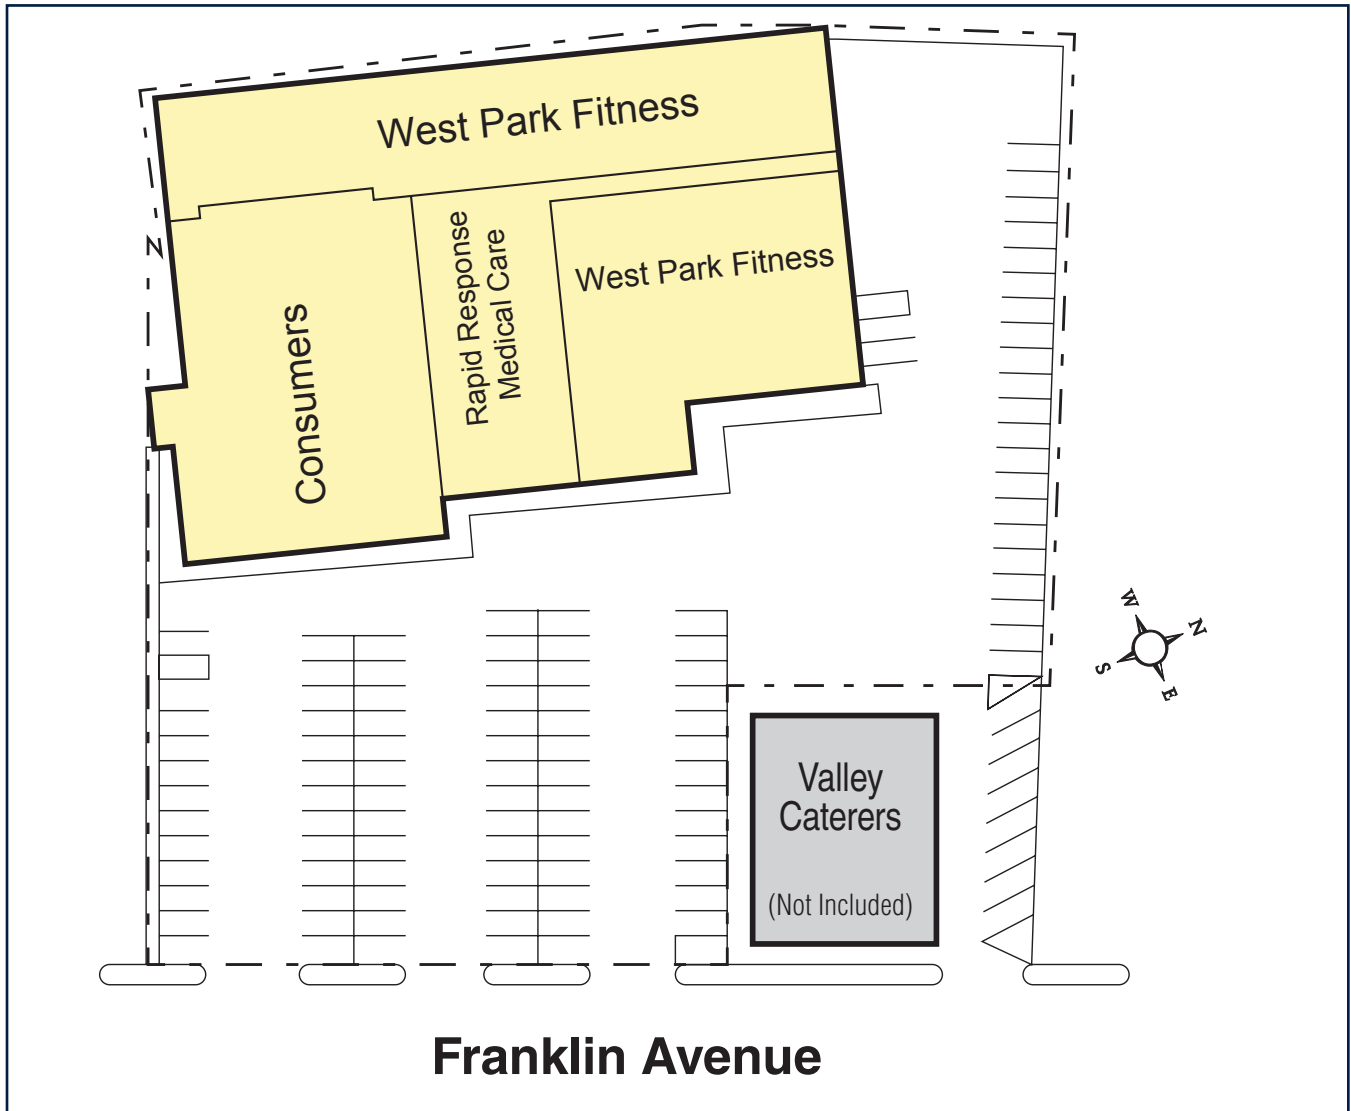

FRANKLIN PLAZA | FRANKLIN SQUARE, LI, (NASSAU COUNTY) NEW YORK

PROPERTY OVERVIEW

- Franklin Plaza (600 Franklin Avenue) is on the West side of Franklin Avenue, a major North-South road, about 1/4 mile North of exit 16 of the Southern State Parkway.
- The GLA is 35,000 ±
- Neighborhood Strip Center
- Parking available for 107 cars
- Tenants – West Park Fitness, Rapid Response Urgent Care, Consumers
- Franklin Plaza is centrally located in a densely-populated middle/upper income area of Nassau County, just east of Queens County.
- Access is outstanding from all local roads and arterial highways.

CONTACT: Andrew Aberham | T: 212-951-3833 | F: 212-545-1355 | aaberham@pihc.com

All areas and dimensions are approximate. This plan is intended for identification purposes only and is not to be deemed a representation by Landlord as to the accuracy or square footage.