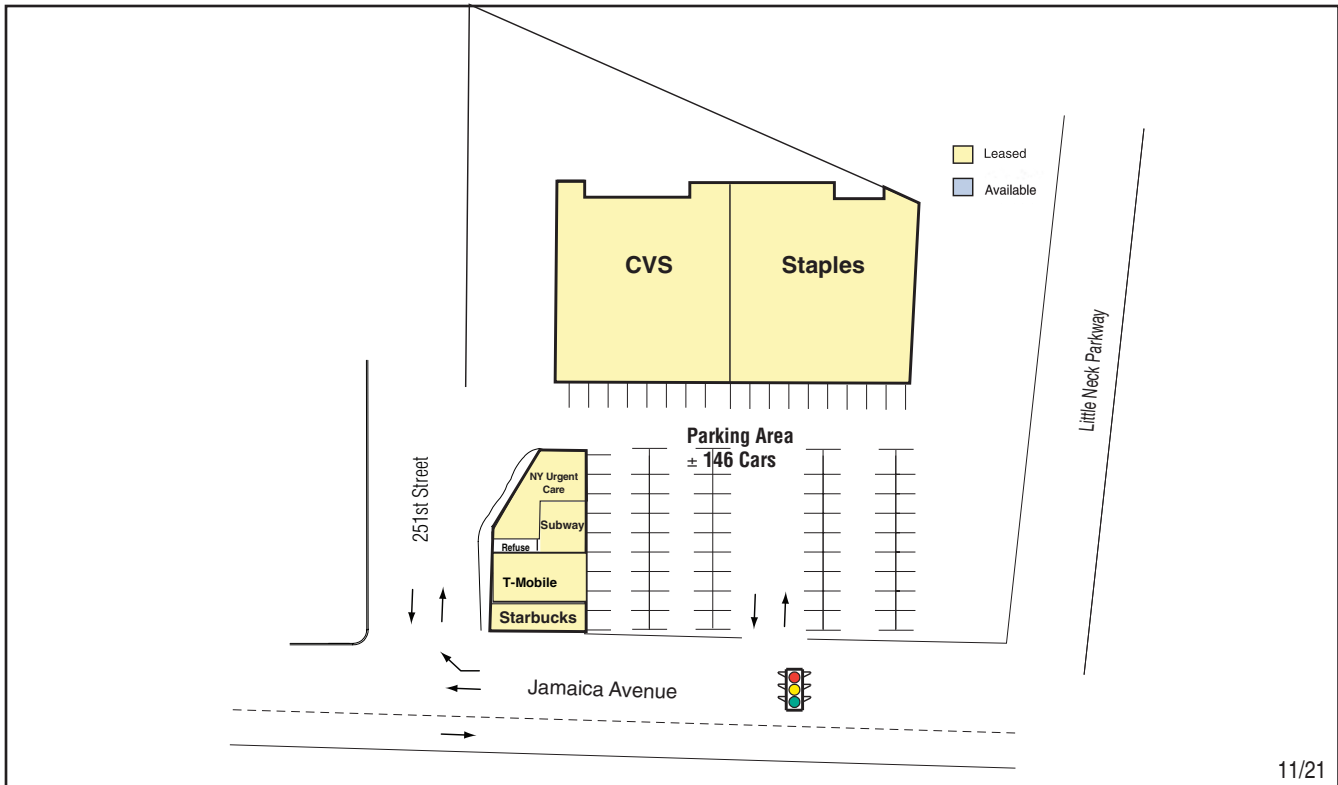

251-01/21 JAMAICA AVENUE | BELLEROSE, QUEENS COUNTY, NEW YORK

DEMOGRAPHICS	1 Mile	3 Miles	5 Miles
Population	38,830	336,752	890,979
Average HH Income	\$114,832	\$106,307	\$106,462
Total HH	12,829	111,013	297,519
Median Age	40.6	41.2	40.5