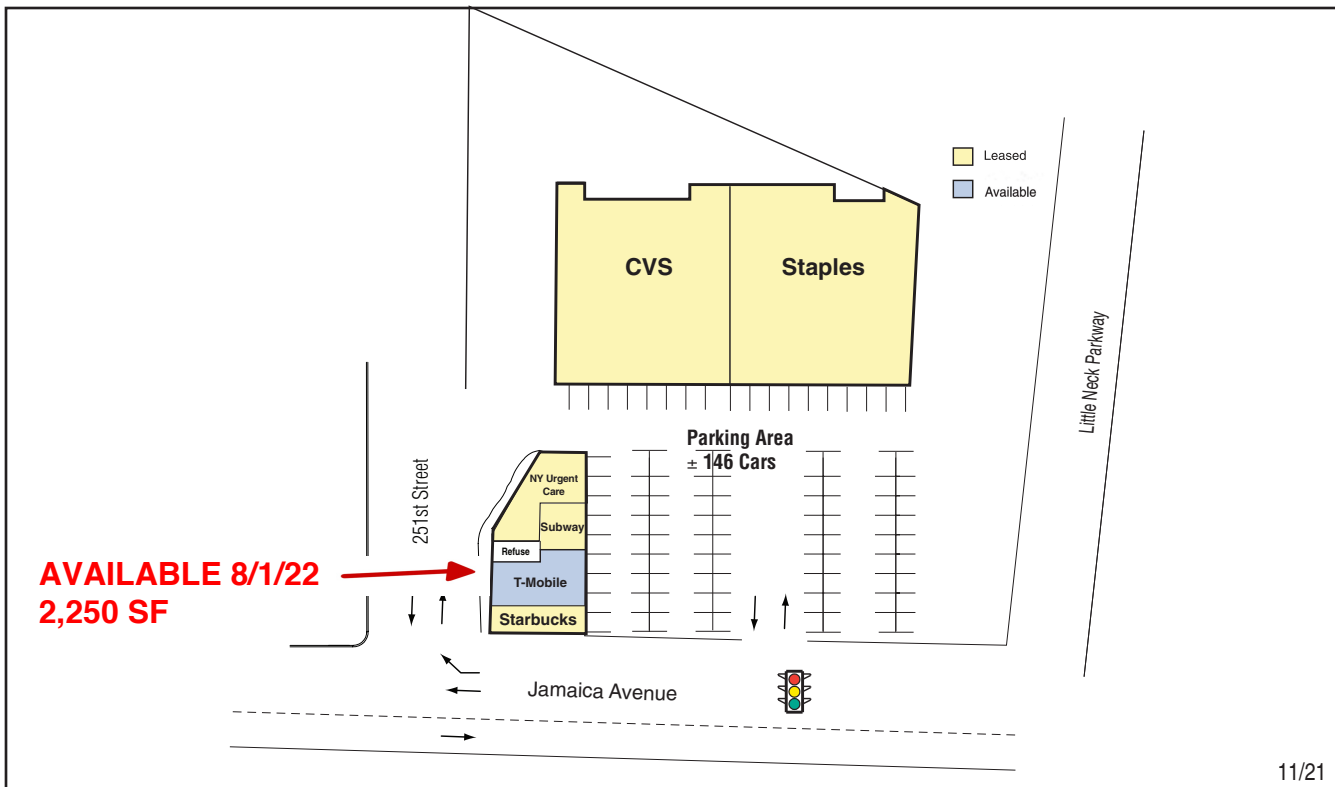

251-01/21 JAMAICA AVENUE | BELLEROSE, QUEENS COUNTY, NEW YORK

| DEMOGRAPHICS | 1 Mile | 3 Miles | 5 Miles |
|-------------------|-----------|-----------|-----------|
| Population | 38,830 | 336,752 | 890,979 |
| Average HH Income | \$114,832 | \$106,307 | \$106,462 |
| Total HH | 12,829 | 111,013 | 297,519 |
| Median Age | 40.6 | 41.2 | 40.5 |